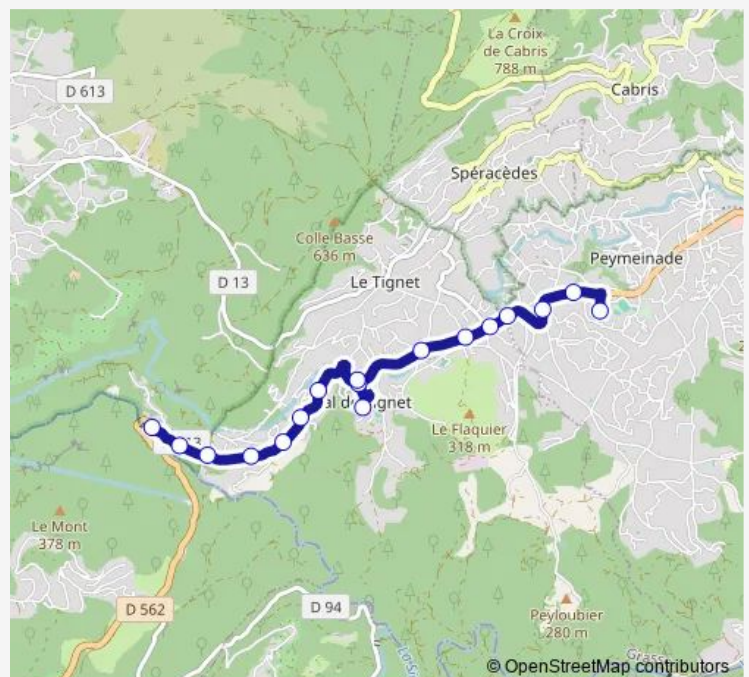

Route schedule

Pont DE Siagne — College Paul Arene

Monday 07:25-08:25

Tuesday 07:25-08:25

Wednesday 07:25-08:25

Thursday 07:25-08:25

Friday 07:25-08:25

Saturday —

Sunday —

Route info

Direction: Pont DE Siagne

Stops: 18

Trip Duration: 0 hour 20 min

Direction

College Paul Arene — Pont DE Siagne

17 stops

[Open route schedule](#)

College Paul Arene

LA Cardelle

LA Cantine

LA Ravanelle

LA Scierie

Saint Georges

Gastounette

Friday 15:30-16:30

Saturday —

Sunday —

Route info

Direction: College Paul Arene

Stops: 17

Trip Duration: 0 hour 15 min

19s Bus time schedules and route maps are available in an offline PDF at busmaps.com. Use the busmaps.com website to see live bus times, train schedule or subway schedule, and step-by-step directions for all public transit in Le Tignet