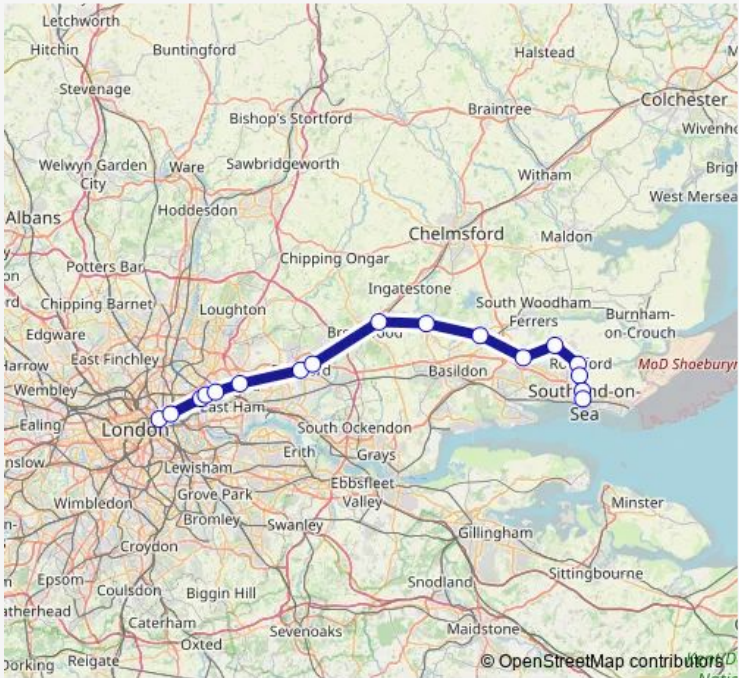

Rail Le:Lst->Sov LE train service from LST to Sov

[Go to website](#)

**Direction**  
 London Liverpool Street — Southend Victoria  
 17 stops  
[Open route schedule](#)

- London Liverpool Street
- Bethnal Green
- Stratford (London)
- Maryland
- Forest Gate
- Ilford
- Romford
- Gidea Park
- Shenfield
- Billericay
- Wickford
- Rayleigh
- Hockley
- Rochford
- Southend Airport
- Prittlewell
- Southend Victoria

**Route schedule**  
 London Liverpool Street — Southend Victoria

|           |                           |
|-----------|---------------------------|
| Monday    | 00:14-00:50 <sup>+1</sup> |
| Tuesday   | 00:15-00:50 <sup>+1</sup> |
| Wednesday | 00:15-00:50 <sup>+1</sup> |
| Thursday  | 00:15-00:50 <sup>+1</sup> |
| Friday    | 00:15-00:50 <sup>+1</sup> |
| Saturday  | 00:15-00:50 <sup>+1</sup> |
| Sunday    | 00:15-00:52 <sup>+1</sup> |

**Route info**  
 Direction: London Liverpool Street  
 Stops: 17  
 Trip Duration: 1 hour 1 min

■ Le:Lst->Sov — LE train service from LST to Sov **BusMaps**

Le:Lst->Sov Rail time schedules and route maps are available in an offline PDF at [busmaps.com](https://busmaps.com). Use the [busmaps.com](https://busmaps.com) website to see live bus times, train schedule or subway schedule, and step-by-step directions for all public transit in Southend-on-Sea