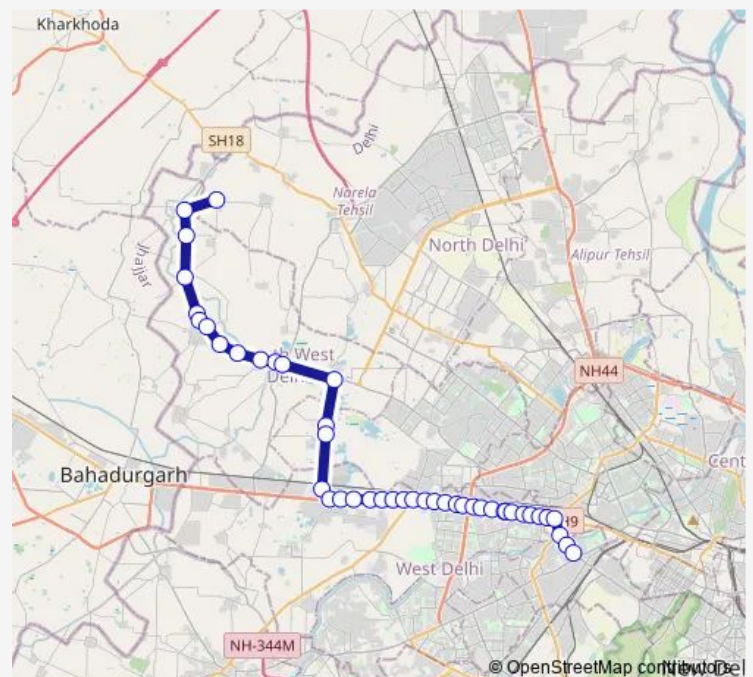

### Route schedule

Katewara Village — Karampura Terminal

Monday 06:45-22:45

Tuesday 06:45-22:45

Wednesday 06:45-22:45

Thursday 06:45-22:45

Friday 06:45-22:45

Saturday 06:45-22:45

### Route info

Direction: Katewara Village

Stops: 43

Trip Duration: 2 hour 5 min

■ 941down

Nangloi JJ Colony Lokesh Cinema

Nangloi Metro Station

Sultan Puri Crossing