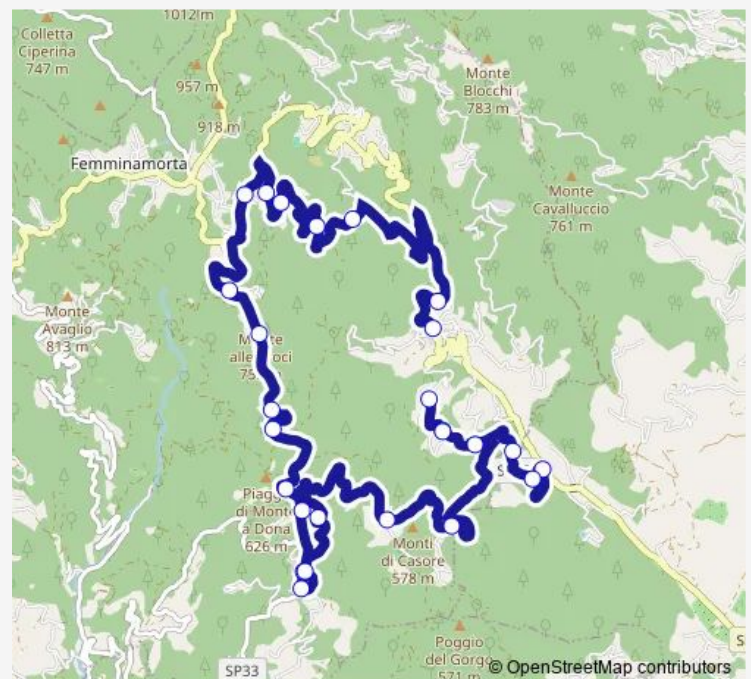

Petrolo

Route schedule

Montagnana — Castagno Di Montagnana

Monday 06:35-08:35

Tuesday 06:35-08:35

Wednesday 06:35-08:35

Thursday 06:35-08:35

Friday 06:35-08:35

Saturday 06:35-08:35

Sunday —

Route info

Direction: Montagnana

Stops: 26

Trip Duration: 0 hour 40 min

MAR — Marliana

Case Ballotto

Case Sermo

Via Vecchia Montanina Di Pieve A Celle

Vignano Di Sotto

Castagno Di Montagnana

Direction

Castagno Di Montagnana — Montagnana

26 stops

[Open route schedule](#)

Montagnana (Campo Sportivo)

Route schedule

Castagno Di Montagnana — Montagnana

Monday 12:22-18:05

Tuesday 12:22-18:05

Wednesday 12:22-18:05

Thursday 12:22-18:05

Friday 12:22-18:05