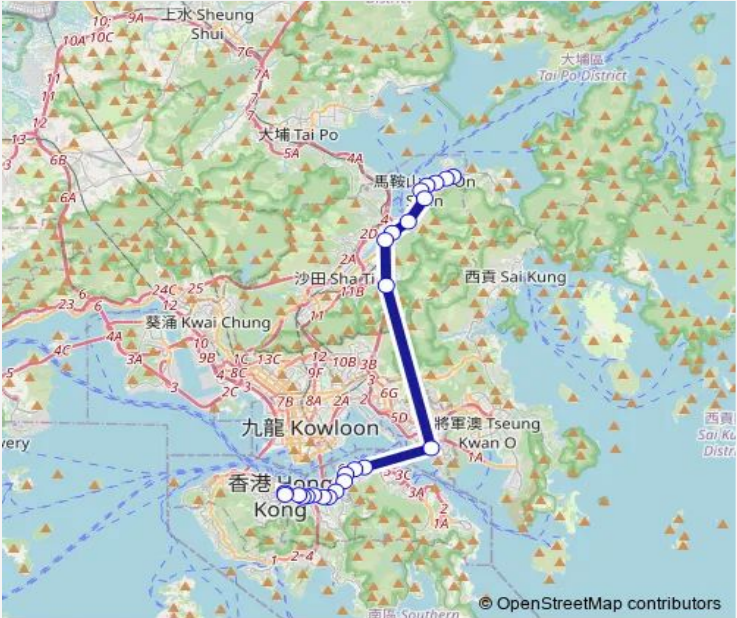

- [Ctb] Chevalier Garden, Hang TAK Street[[Kmb+Ctb] Chevalier Garden/
Chevalier Garden, Hang TAK Street[[Kmb] Chevalier Garden][Lwb] Chevalier Garden
- [Ctb] A Kung Kok, A Kung KOK Street[[Kmb+Ctb] A Kung KOK/
A Kung Kok, A Kung KOK Street[[Kmb] A Kung Kok][Lwb] A Kung Kok
- [Ctb] Shatin Hospital, A Kung KOK Street[[Kmb+Ctb] Shatin Hospital/
Shatin Hospital, A Kung KOK Street[[Kmb] Shatin Hospital][Lwb] Shatin Hospital

Route schedule

[Ctb] WU KAI SHA Station[[Kmb+Ctb] WU KAI SHA Station/
Wu KAI SHA Station[[Kmb] WU KAI SHA Station][Lwb] WU KAI SHA Station — [Ctb] Admiralty - MTR Exit D[[Kmb+Ctb] Admiralty (East) Terminus/
Admiralty - MTR Exit D

Monday	07:10-07:40
Tuesday	07:10-07:40
Wednesday	07:10-07:40
Thursday	07:10-07:40
Friday	07:10-07:40
Saturday	—
Sunday	—

Route info

Direction: [Ctb] WU KAI SHA Station[[Kmb+Ctb] WU KAI SHA Station/
Wu KAI SHA Station[[Kmb] WU KAI SHA Station][Lwb] WU KAI SHA Station

Stops: 24

Trip Duration: 1 hour 21 min