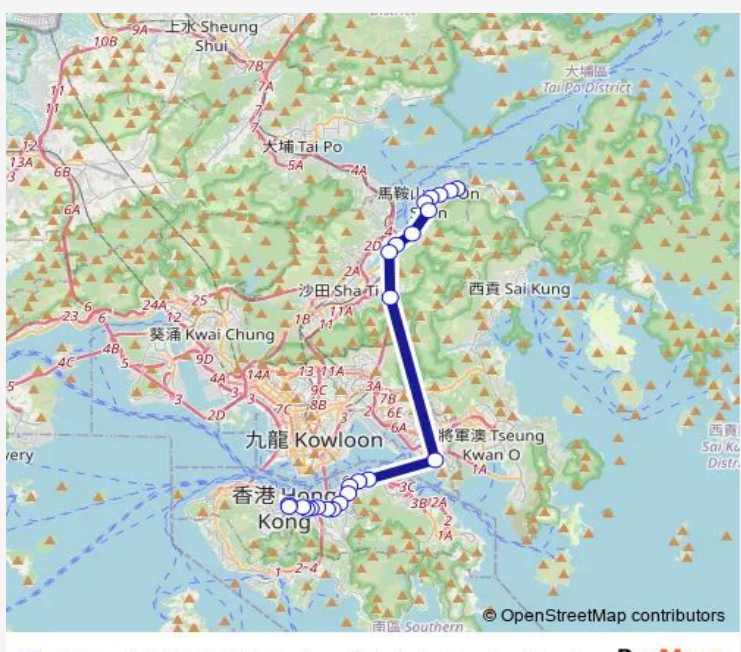

- [Ctb] YIU HIM House YIU ON Estate, Hang Hong Street|[Kmb+Ctb] YIU HIM House YIU ON Estate/
Yiu HIM House YIU ON Estate, Hang Hong Street|[Kmb] YIU HIM House YIU ON Estate
- [Ctb] Chevalier Garden, Hang TAK Street|[Kmb+Ctb] Chevalier Garden/
Chevalier Garden, Hang TAK Street|[Kmb] Chevalier Garden|[Lwb] Chevalier Garden
- [Ctb] A Kung Kok, A Kung KOK Street|[Kmb+Ctb] A Kung KOK/
A Kung Kok, A Kung KOK Street|[Kmb] A Kung Kok|[Lwb] A Kung Kok
- [Ctb] Shatin Hospital, A Kung KOK Street|[Kmb+Ctb] Shatin Hospital/
Shatin Hospital, A Kung KOK Street|[Kmb] Shatin Hospital|[Lwb] Shatin Hospital

Route schedule

[Ctb] WU KAI SHA Station|[Kmb+Ctb] WU KAI SHA Station/
Wu KAI SHA Station|[Kmb] WU KAI SHA Station|[Lwb] WU KAI SHA Station — [Ctb] Admiralty - MTR Exit D|[Kmb+Ctb] Admiralty (East) Terminus/
Admiralty - MTR Exit D

Monday	07:10-07:40
Tuesday	07:10-07:40
Wednesday	07:10-07:40
Thursday	07:10-07:40
Friday	07:10-07:40
Saturday	—
Sunday	—

Route info

Direction: [Ctb] WU KAI SHA Station|[Kmb+Ctb] WU KAI SHA Station/
Wu KAI SHA Station|[Kmb] WU KAI SHA Station|[Lwb] WU KAI SHA Station

Stops: 24

Trip Duration: 1 hour 15 min