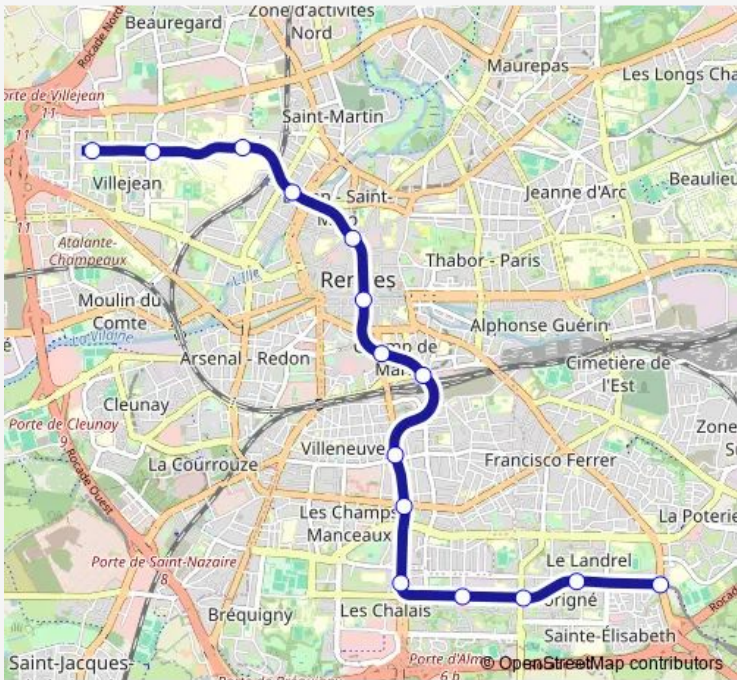

Metro a Rennes (J.F. Kennedy) <> Rennes (La Poterie)

[Go to website](#)

Direction
 J.F. Kennedy — La Poterie
 15 stops
[Open route schedule](#)

- J.F. Kennedy
- Villejean-Université
- Pontchaillou
- Anatole France
- Sainte-Anne
- République
- Charles de Gaulle
- Gares
- Jacques Cartier
- Clemenceau
- Henri Fréville
- Italie
- Triangle
- Le Blosne
- La Poterie

Route schedule
 J.F. Kennedy — La Poterie

Monday	05:16-00:27 ⁺¹
Tuesday	05:16-00:27 ⁺¹
Wednesday	05:16-00:27 ⁺¹
Thursday	05:16-01:27 ⁺¹
Friday	05:16-01:27 ⁺¹
Saturday	05:16-01:27 ⁺¹
Sunday	07:14-00:27 ⁺¹

Route info
 Direction: J.F. Kennedy
 Stops: 15
 Trip Duration: 0 hour 17 min

Direction

La Poterie — J.F. Kennedy

15 stops

[Open route schedule](#)

La Poterie

Le Blosne

Triangle

Route info

Direction: La Poterie

Stops: 15

Trip Duration: 0 hour 17 min

a Metro time schedules and route maps are available in an offline PDF at busmaps.com. Use the busmaps.com website to see live bus times, train schedule or subway schedule, and step-by-step directions for all public transit in Rennes