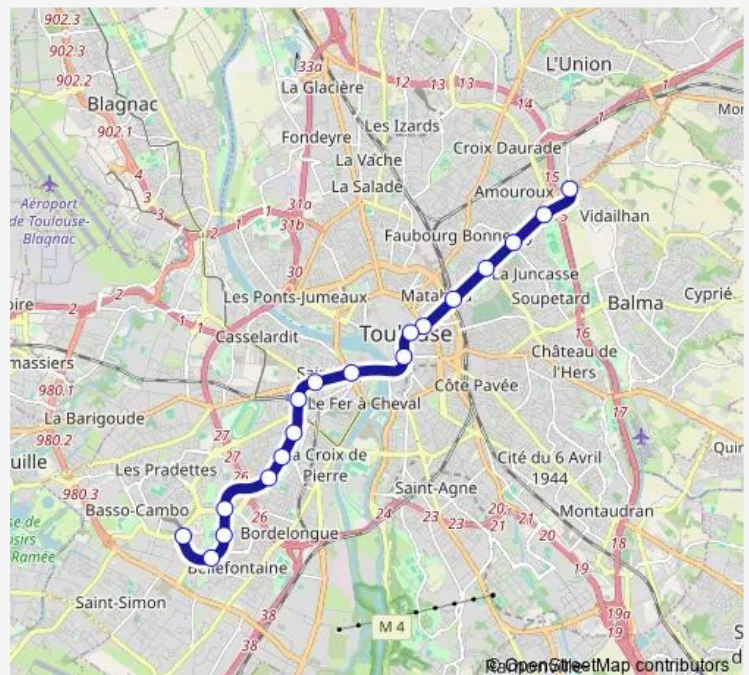

Jean Jaurès

Marengo-Sncf

Jolimont

Roseraie

Argoulets

Balma-Gramont

### Route schedule

Basso Cambo — Balma-Gramont

Monday 05:15-24:00

Tuesday 05:15-24:00

Wednesday 05:15-24:00

Thursday 05:15-02:52<sup>+1</sup>

Friday 03:00-02:51<sup>+1</sup>

Saturday 03:00-02:51<sup>+1</sup>

### Route info

Direction: Basso Cambo

Stops: 18

Trip Duration: 0 hour 22 min

■ A — Basso Cambo / Balma - Gramont