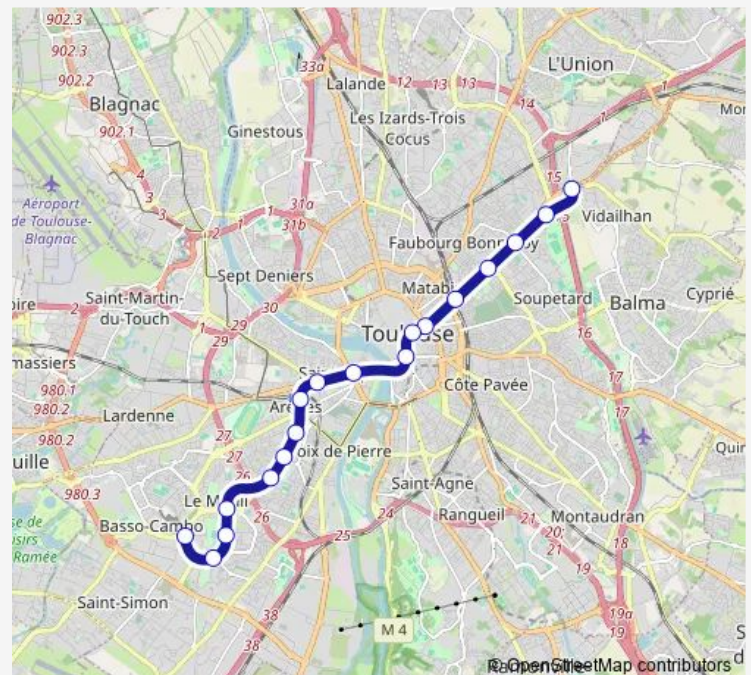

Esquirol

Capitole

Jean Jaurès

Marengo-Sncf

Jolimont

Roseraie

Argoulets

Balma-Gramont

Route schedule

Basso Cambo — Balma-Gramont

Monday 05:15-24:00

Tuesday 05:15-24:00

Wednesday 05:15-24:00

Thursday 05:15-02:52⁺¹

Friday 03:00-02:52⁺¹

Saturday 03:00-02:51⁺¹

Sunday 03:00-24:00

Route info

Direction: Basso Cambo

Stops: 18

Trip Duration: 0 hour 22 min

■ A — Basso Cambo / Balma - Gramont

Direction

Balma-Gramont — Basso Cambo

18 stops

[Open route schedule](#)

Balma-Gramont

Argoulets

Roseraie

Jolimont

Marengo-Sncf

Jean Jaurès