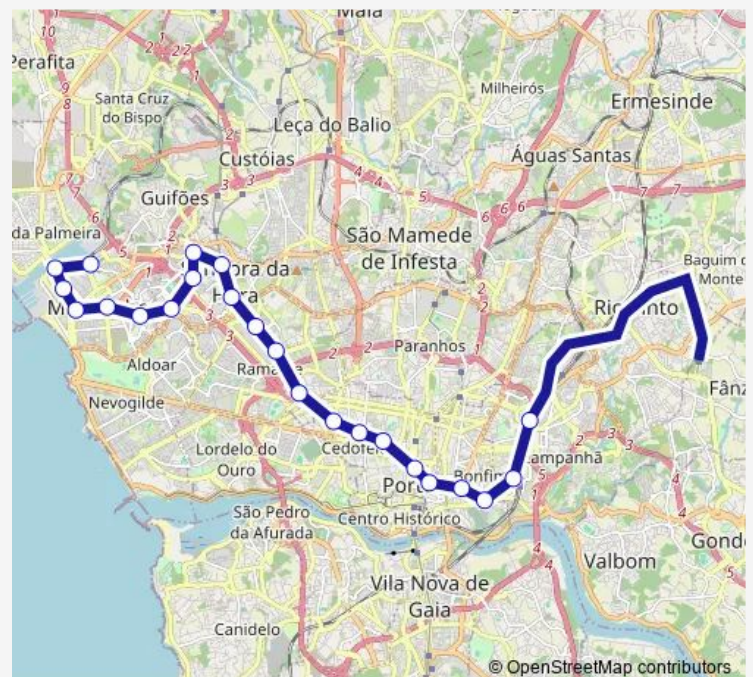

### Route info

Direction: Estádio do Dragão

Stops: 23

Trip Duration: 0 hour 41 min

Mercado

Senhor de Matosinhos