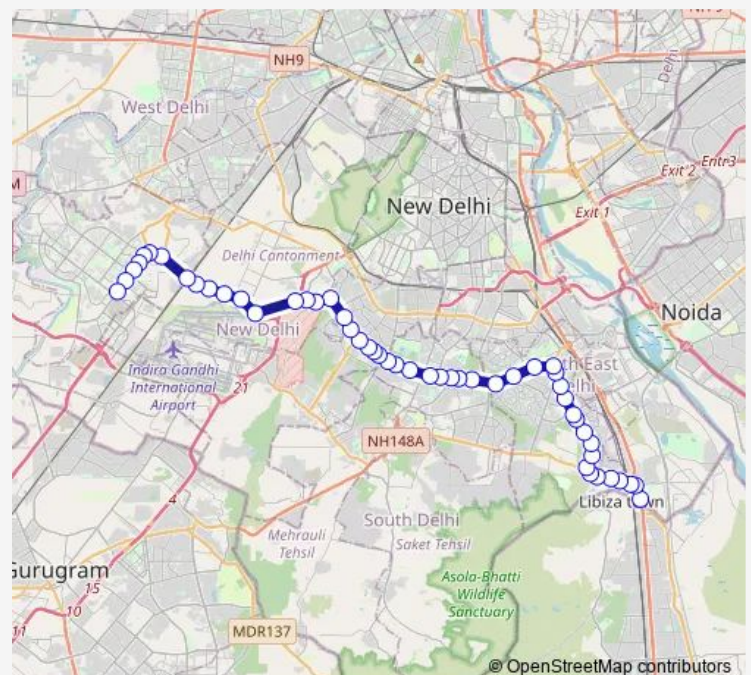

Pumphosh Enclave

OS Communication / Masjid Moth

Swami Nagar

Route schedule

Badarpur Border (T) — Nhai Building/ Dwarka Sec-10 Metro Station

Monday 07:17-21:12

Tuesday 07:17-21:12

Wednesday 07:17-21:12

Thursday 07:17-21:12

Friday 07:17-21:12

Saturday 07:17-21:12

Sunday 07:17-21:12

Route info

Direction: Badarpur Border (T)

Stops: 51

Trip Duration: 2 hour 6 min