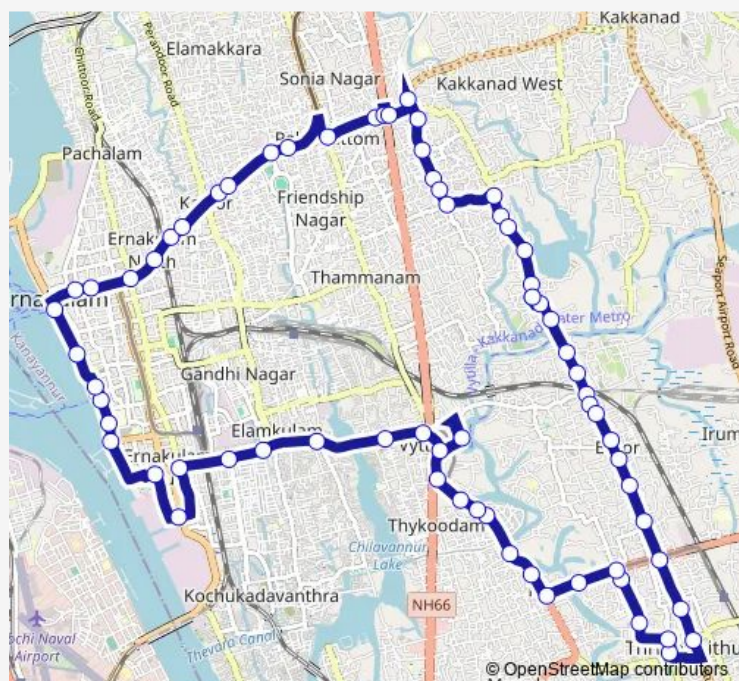

### Route schedule

Kozhivettomvely — Kozhivettomvely

Monday 06:00

Tuesday 06:00

Wednesday 06:00

Thursday 06:00

Friday 06:00

Saturday 06:00

Sunday 06:00

### Route info

Direction: Kozhivettomvely

Stops: 70

Trip Duration: 1 hour 20 min

Kozhivettumveli ↔ Kozhivettumveli

Petta

Petta Metro Station

Champakara