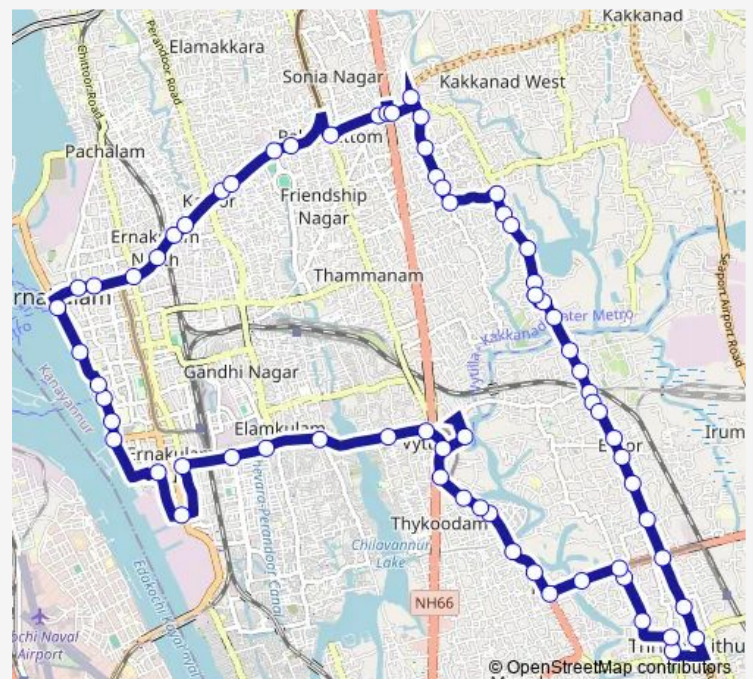

Petta East

Route schedule

Kozhivettomvely — Kozhivettomvely

Monday 06:00

Tuesday 06:00

Wednesday 06:00

Thursday 06:00

Friday 06:00

Saturday 06:00

Sunday 06:00

Route info

Direction: Kozhivettomvely

Stops: 70

Trip Duration: 1 hour 20 min

Kozhivettumveli ↔ Kozhivettumveli

Petta