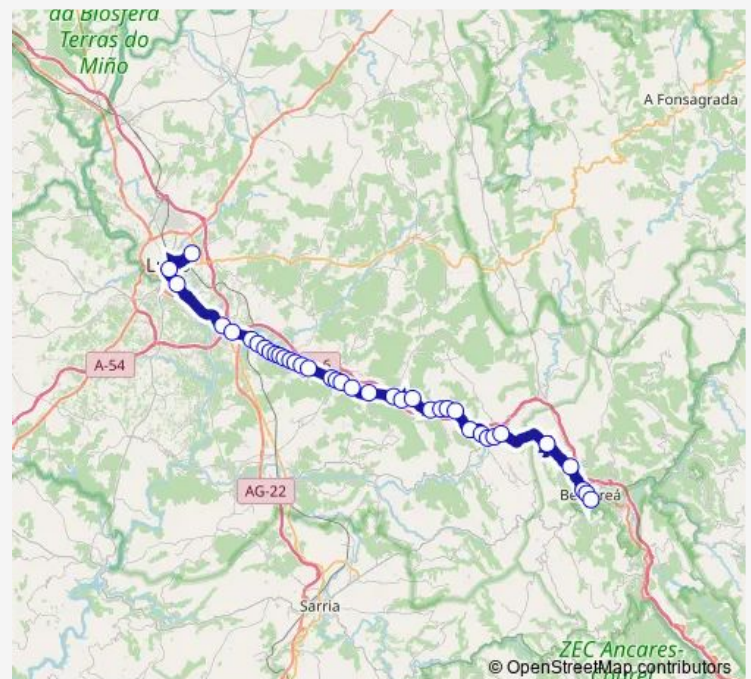

Gomeán Telefónica

Escardel (Dársena)

Veiga DE Anzuelos (Leche)

Route schedule

Hospital Hula — Becerreá N-VI PK 458

Monday 19:45

Tuesday 19:45

Wednesday 19:45

Thursday 19:45

Friday 19:45

Saturday —

Sunday —

Route info

Direction: Hospital Hula

Stops: 38

Trip Duration: 1 hour 6 min

Route info

Direction: Becerreá N-VI PK 458

Stops: 38

Trip Duration: 1 hour 6 min

O Corgo

Chamoso Cruce

Chamoso Casa Prieto

Chamoso