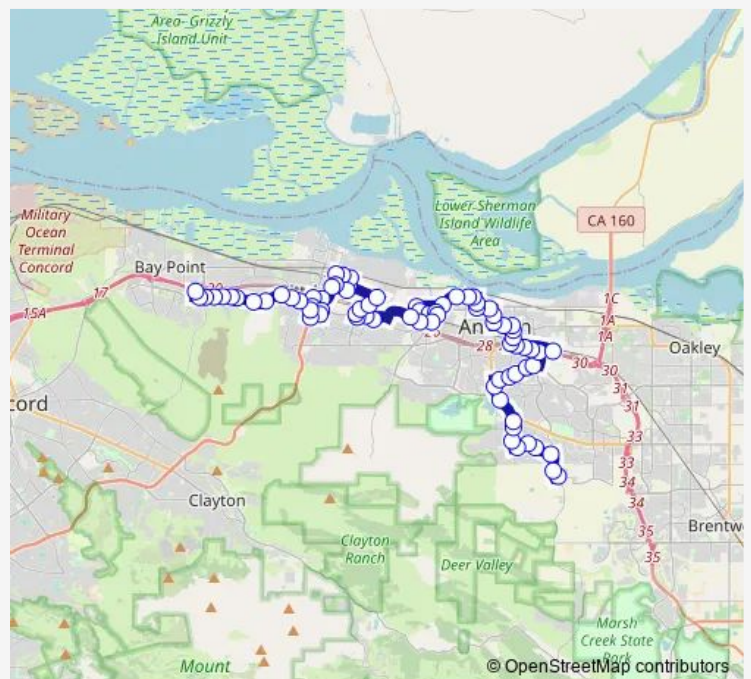

Hillcrest Ave & Larkspur Dr

Antioch Bart

East Tregallas Rd & Countrywood Dr

East Tregallas Rd & Harbour Dr

Route schedule

Sand Creek Rd & Deer Valley Rd — Pittsburg/Bay Point Bart

Monday 04:56-19:53

Tuesday 04:56-19:53

Wednesday 04:56-19:53

Thursday 04:56-19:53

Friday 04:56-19:53

Saturday 07:33-21:35

Sunday 07:33-21:35

Route info

Direction: Sand Creek Rd & Deer Valley Rd

Stops: 77

Trip Duration: 1 hour 35 min

East Tregallas Rd & Patricia Ave

Cavallo Rd & Sunset Dr

Cavallo Rd & Gary Ave

Cavallo Rd & Parker Ln

East 18th St & Cavallo Rd

East 18th St & Helmuth Ln

A St & East 16th St

Saturday 08:49-22:51

Sunday 08:49-22:51

Route info

Direction: Pittsburg/Bay Point Bart

Stops: 75

Trip Duration: 1 hour 50 min

East 12th St & Pine St

East 12th St & Columbia St