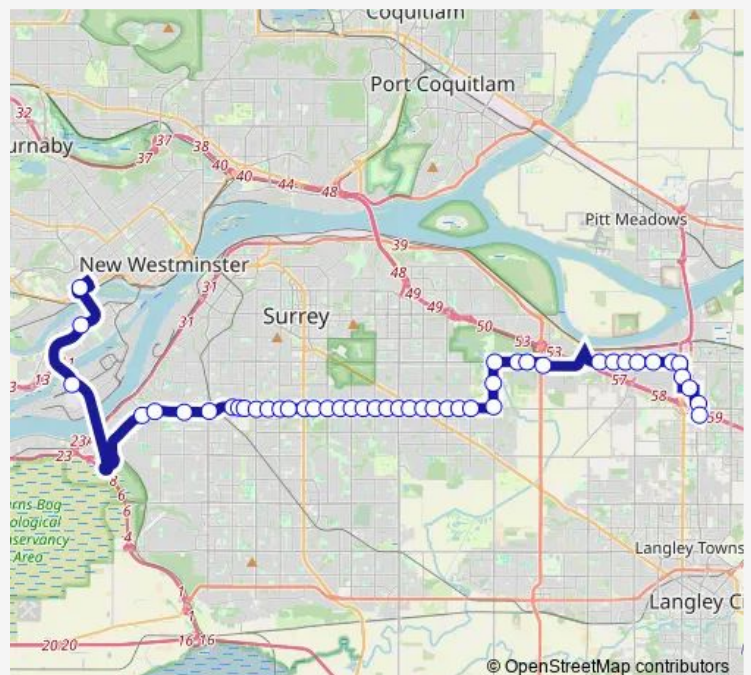

Eastbound 88 Ave @ 128 St

Eastbound 88 Ave @ 130 St

Eastbound 88 Ave @ 132 St

Eastbound 88 Ave @ 133a St

Eastbound 88 Ave @ King George Blvd

Eastbound 88 Ave @ Bear Creek Park Access Rd

Eastbound 88 Ave @ 140 St

Eastbound 88 Ave @ 142A St

Eastbound 88 Ave @ 144 St

Eastbound 88 Ave @ 146 St

Eastbound 88 Ave @ 148 St

### Route schedule

22nd Street Station @ Bay 7 — Carvolth Exchange @ Bay 1 Unloading Only

Monday 05:01-19:19

Tuesday 05:01-19:19

Wednesday 05:01-19:19

Thursday 05:01-19:19

Friday 05:01-19:19

Saturday —

### Route info

Direction: 22nd Street Station @ Bay 7

Stops: 46

Trip Duration: 1 hour 15 min

■ 388 — 22nd St Station/Carvolth Exchange

Eastbound 88 Ave @ 150 St

Eastbound 88 Ave @ 152 St

Eastbound 88 Ave @ 154 St