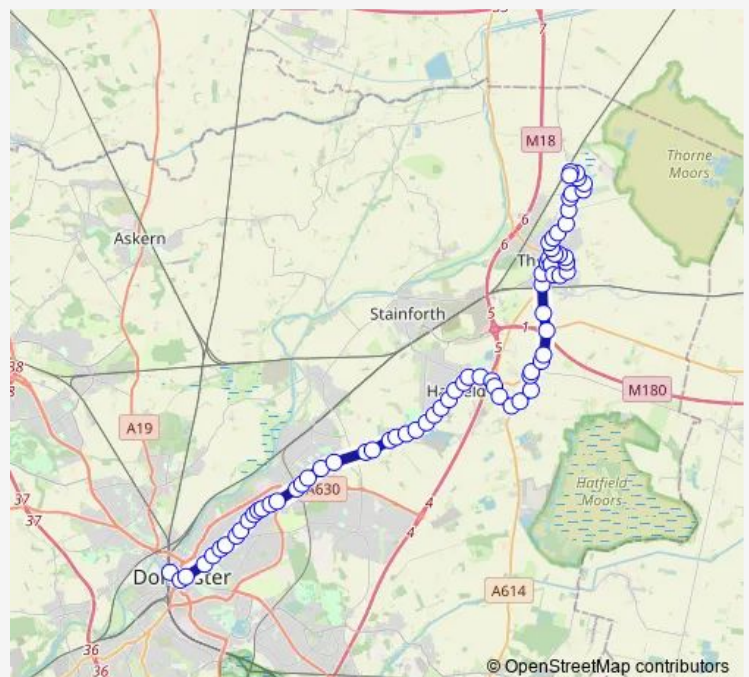

Thorne Road/Coventry Grove

Thorne Road/Barnby Dun Road

Thorne Road/Boundary Avenue

Thorne Road/Sandall Park Drive

Thorne Road/Sandalwood Close

Thorne Road/A18

Thorne Road/Lyndale Avenue

Thorne Road/Hungerhill Lane

Thorne Road/Clovelly Road

Thorne Road/Eden Field Road

Thorne Road/Sandall Grange

Route schedule

Doncaster Frenchgate Interchange/C3 — Marshland Road/Grange Road

| | |
|-----------|-------------|
| Monday | 07:40-18:30 |
| Tuesday | 07:40-18:30 |
| Wednesday | 07:40-18:30 |
| Thursday | 07:40-18:30 |
| Friday | 07:40-18:30 |
| Saturday | 08:35-18:18 |
| Sunday | — |

Route info

Direction: Doncaster Frenchgate Interchange/C3

Stops: 72

Trip Duration: 0 hour 58 min

388 — Doncaster - Moorends

Thorne Road/Westminster Drive

High Street/Westminster Drive

High Street/Westminster Drive