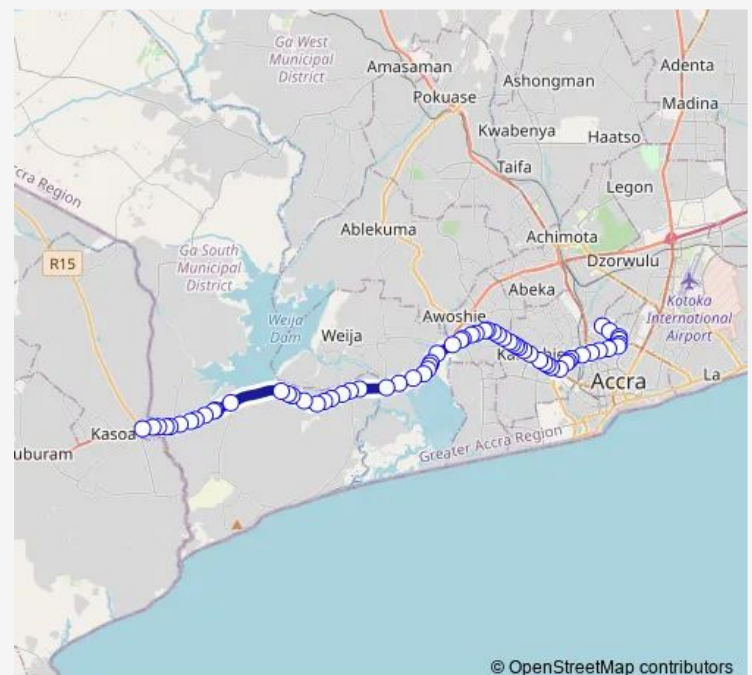

First Light

Accra Academy

Mataheko Quarters

Route schedule

New town — Kasoa

Monday 06:00

Tuesday 06:00

Wednesday 06:00

Thursday 06:00

Friday 06:00

Saturday 06:00

Sunday 06:00

Route info

Direction: New town

Stops: 64

Trip Duration: 1 hour 24 min

© OpenStreetMap contributors

388 — Kasoa ↔ Accra New Town

BusMaps

Goil

Atico

Dansoman Junction

Darkuman junction

Glory Land junction