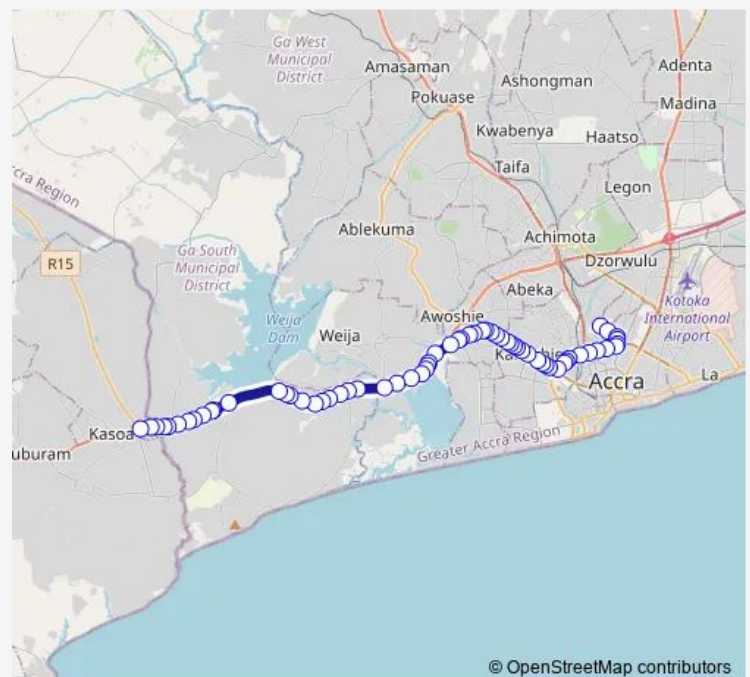

First Light

Accra Academy

Mataheko Quarters

Route schedule

New town — Kasoa

Monday 06:00

Tuesday 06:00

Wednesday 06:00

Thursday 06:00

Friday 06:00

Saturday 06:00

Sunday 06:00

Route info

Direction: New town

Stops: 64

Trip Duration: 1 hour 24 min

© OpenStreetMap contributors

388 — Kasoa ↔ Accra New Town

BusMaps

Goil

Atico

Dansoman Junction

Darkuman junction

Glory Land junction