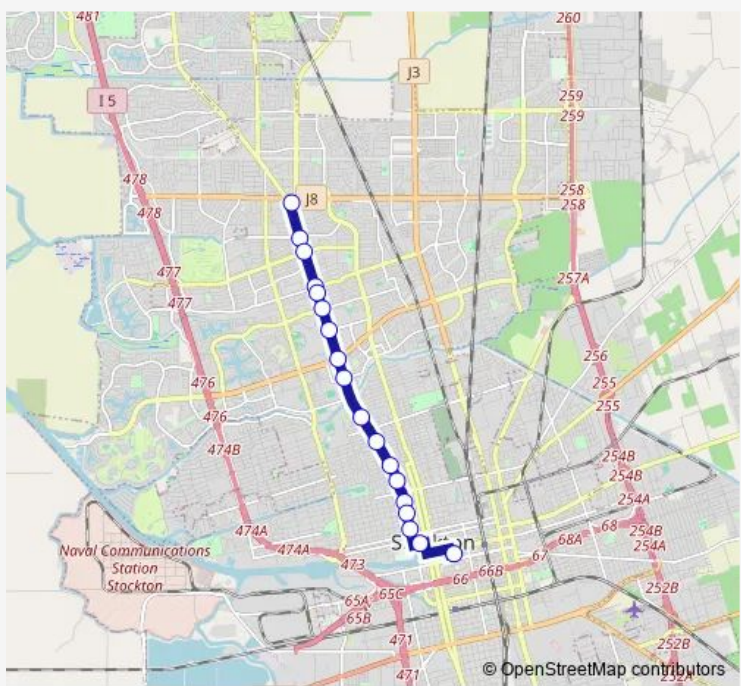

Bus 40L DTC-Pacific-Mts

[Go to website](#)

Direction
 Hammer Transfer Station — DTC C&S MB Eb
 18 stops
[Open route schedule](#)

- Hammer Transfer Station
- Pacific AV & Lincoln Road FS Sb
- Pacific AV & Benjamin Holt FS Sb
- Pacific AV & Swain NS Sb
- Pacific AV & Longview AV FS/Sb
- Pacific AV & Robinhood DR FS/Sb
- Pacific AV & Yokuts AV Sb
- Pacific AV & March FS/Sb
- Pacific AV & Bianchi RD FS/Sb
- Pacific AV & Knoles WY FS/Sb
- Pacific AV & Monterey AV NS/Sb
- Pacific AV & Tuxedo AV NS/Sb
- Pacific AV & Walnut ST FS Sb
- Madison ST & Vine ST NS/Sb
- Madison ST & Magnolia ST FS/Sb
- Madison ST & Flora ST FS/Sb
- Fremont ST & Commerce NS Eb
- DTC C&S MB Eb

Route schedule
 Hammer Transfer Station — DTC C&S MB Eb

Monday	07:02-21:12
Tuesday	07:02-21:12
Wednesday	07:02-21:12
Thursday	07:02-21:12
Friday	07:02-21:12
Saturday	—
Sunday	—

Route info
 Direction: Hammer Transfer Station
 Stops: 18
 Trip Duration: 0 hour 26 min

40L — DTC-Pacific-Mts **BusMaps**

Direction

DTC C&S MB Eb — Hammer Transfer Station

18 stops

[Open route schedule](#)

DTC C&S MB Eb

Fremont ST & Commerce ST NS/Wb

Madison ST & Flora ST NS/Nb

DTC C&S MB Eb — Hammer Transfer Station

Monday	06:35-20:45
Tuesday	06:35-20:45
Wednesday	06:35-20:45
Thursday	06:35-20:45
Friday	06:35-20:45
Saturday	—
Sunday	—

Route info

Direction: DTC C&S MB Eb

Stops: 18