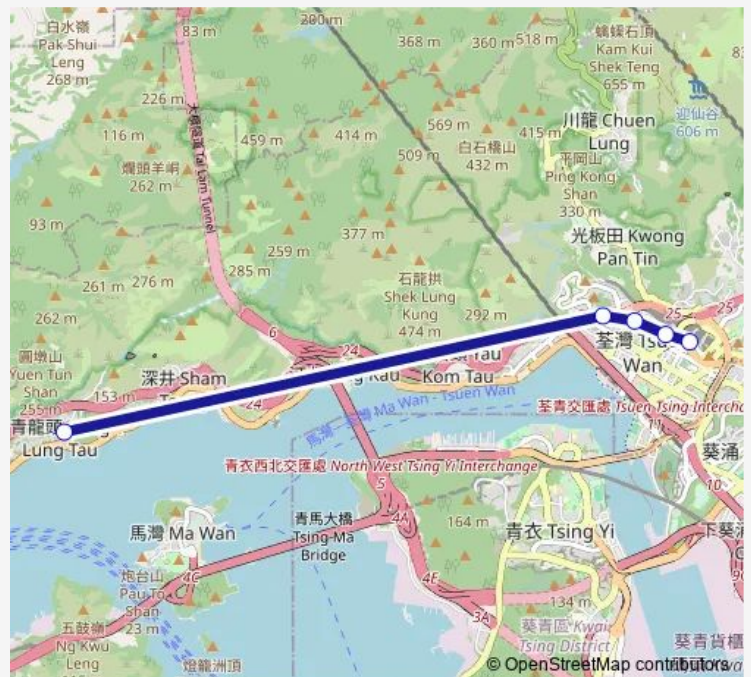

Bus 96M Tsuen WAN Station - Tsing Lung Tau

[Go to website](#)

Direction

TSUEN WAN STATION — TSING LUNG TAU (LUNG YUE ROAD)

5 stops

[Open route schedule](#)

TSUEN WAN STATION

CASTLE PEAK ROAD-TSUEN WAN OUTSIDE HOUSE NO. 287|NO.287 CASTLE PEAK ROAD-TSUEN WAN

CASTLE PEAK ROAD-TSUEN WAN OUTSIDE HOUSE NO. 413

CASTLE PEAK ROAD-TSUEN WAN OUTSIDE HOUSE NO. 491-501

TSING LUNG TAU (LUNG YUE ROAD)

Route schedule

TSUEN WAN STATION — TSING LUNG TAU (LUNG YUE ROAD)

Monday	05:30-23:55
Tuesday	05:30-23:55
Wednesday	05:30-23:55
Thursday	05:30-23:55
Friday	05:30-23:55
Saturday	05:30-23:55
Sunday	05:30-23:55

Route info

Direction: TSUEN WAN STATION

Stops: 5

Trip Duration: 0 hour 16 min

96M — Tsuen WAN Station - Tsing Lung Tau

Direction

TSING LUNG TAU (LUNG YUE ROAD) — TSUEN WAN STATION

7 stops

[Open route schedule](#)

TSING LUNG TAU (LUNG YUE ROAD)

CASTLE PEAK ROAD-TSING LUNG TAU AT THE LAY-BY OPPOSITE TO SHAM TSENG PUBLIC PIER

CASTLE PEAK ROAD-TSUEN WAN NEAR JUNCTION WITH ON YUK ROAD

CASTLE PEAK ROAD-TSUEN WAN OUTSIDE TSUEN TAK GARDEN