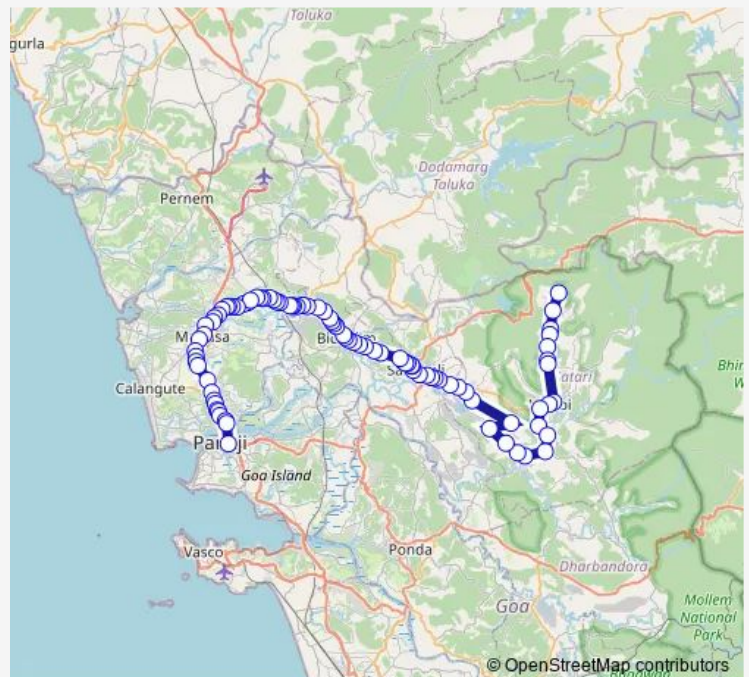

Bus PRV29 Panaji - Hivre

[Go to website](#)

Direction

Hivrem — Panaji KTC Bus Stand

89 stops

[Open route schedule](#)

Hivrem
Charavne Titha
Thane
Pali
Naneli
Hedode Titha
Koparde
Valpoi KTC Bus Stand
Valpoi Bazaar
Nanus Cross
Ansolem Road
Savarshe
Bhironda
Padeli
Mhadai River Stop
Advoi
Vagure
Signe - Advoi, Sonus
Pissurlem
Vadakade Honda
Honda KTC Bus Stand

Route schedule

Hivrem — Panaji KTC Bus Stand

Monday	07:10
Tuesday	07:10
Wednesday	07:10
Thursday	07:10
Friday	07:10
Saturday	07:10
Sunday	07:10

Route info

Direction: Hivrem

Stops: 89

Trip Duration: 2 hour 25 min