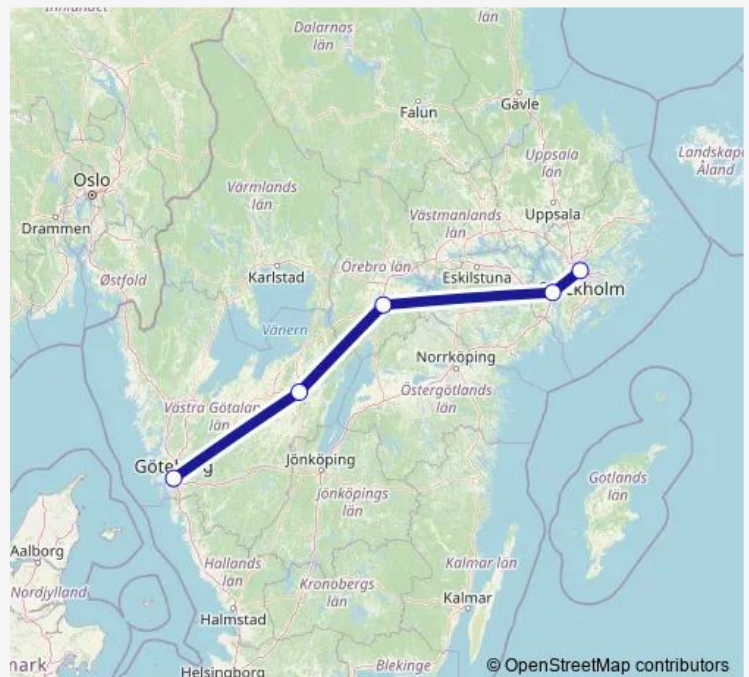

Long Distance Trains SJ Intercity

[Go to website](#)

Direction

Göteborg Centralstation — Stockholm Centralstation

5 stops

[Open route schedule](#)

Göteborg Centralstation

Skövde Centralstation

Hallsberg station

Södertälje Syd station

Stockholm Centralstation

Route schedule

Göteborg Centralstation — Stockholm Centralstation

Monday 15:54

Tuesday —

Wednesday —

Thursday 15:54

Friday 15:54

Saturday —

Sunday 15:54

Route info

Direction: Göteborg Centralstation

Stops: 5

Trip Duration: 3 hour 37 min

■ SJ Intercity