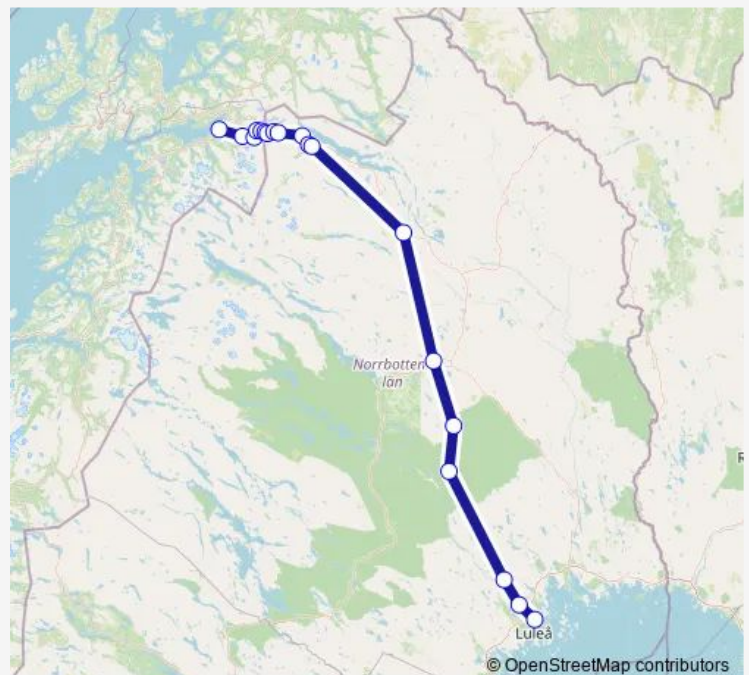

Saturday 10:25

Sunday —

Route info

Direction: Narvik station

Stops: 19

Trip Duration: 8 hour 0 min

■ SJ Intercity

Direction

Monday 10:40

Tuesday 10:40

Wednesday 10:40

Thursday 10:40

Friday 10:40

Saturday 10:40

Sunday 10:40

Route info