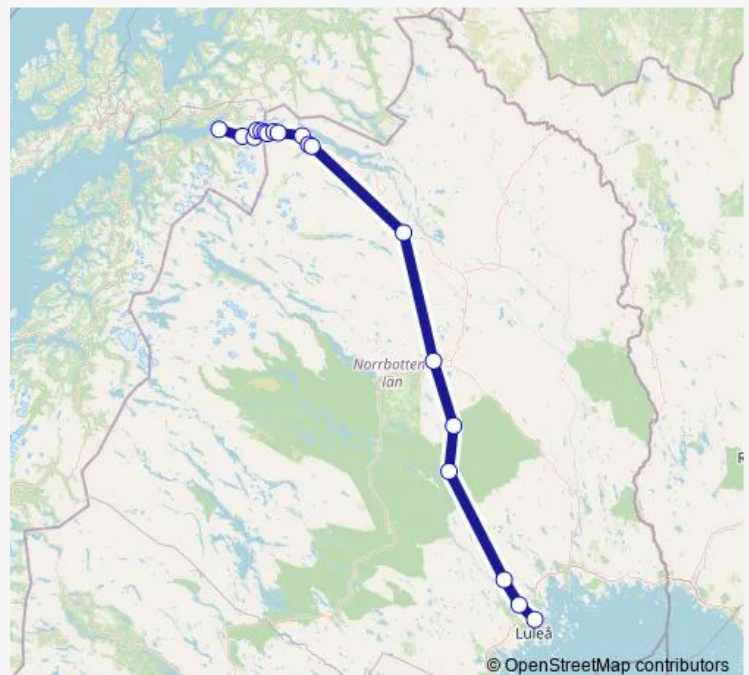

Saturday 10:25

Sunday 10:25

Route info

Direction: Narvik station

Stops: 19

Trip Duration: 8 hour 0 min

■ SJ Intercity

Direction

Monday 10:40

Tuesday 10:40

Wednesday 10:40

Thursday 10:40

Friday 10:40

Saturday 10:40

Sunday 10:40

Route info