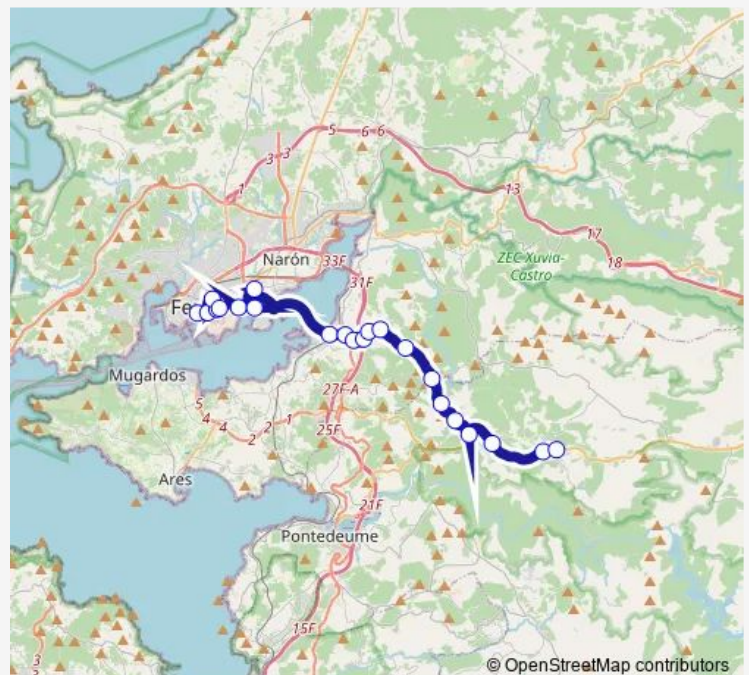

Thursday 12:00-19:00

Friday 12:00-19:00

Saturday 14:40

Sunday —

Route info

Direction: Plaza de Galicia

Stops: 22

Trip Duration: 0 hour 35 min