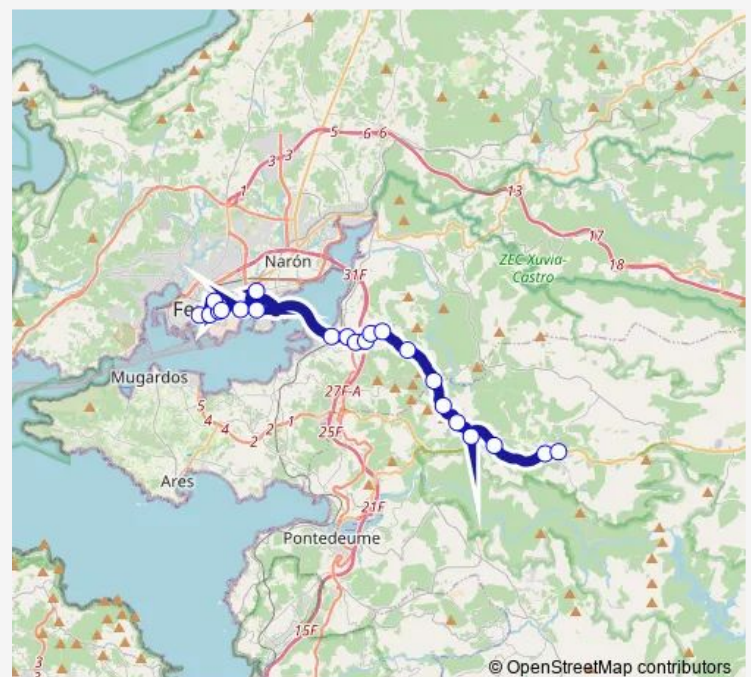

Thursday —

Friday 12:00-19:00

Saturday 14:40

Sunday —

Route info

Direction: Plaza de Galicia

Stops: 22

Trip Duration: 0 hour 35 min