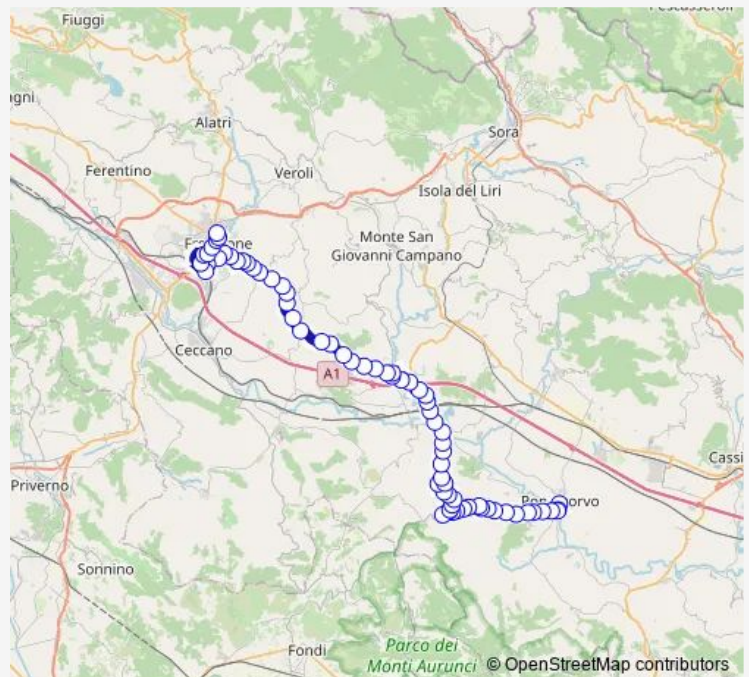

Pico | Via Farnese Via Umberto I # f4317

PICO | Via Farnese Via Pontecorvo # f6740

PICO | Via Farnese Via Ponte Odioso # f6741

Route schedule

Pontecorvo | Ospedale # f4299 — Frosinone | Via Tiburtina
Via Lago Maggiore # f3478

Monday 07:10

Tuesday 07:10

Wednesday 07:10

Thursday 07:10

Friday 07:10

Saturday 07:05

Sunday —

Route info

Direction: Pontecorvo | Ospedale # f4299

Stops: 70

Trip Duration: 1 hour 30 min

Pontecorvo - Frosinone # Ar719a

PICO | Via Farnese Via Capocroce # f6742

PICO | Via Farnese Via Mola Azimo # f7179

PICO | Colle Ponte # f6743