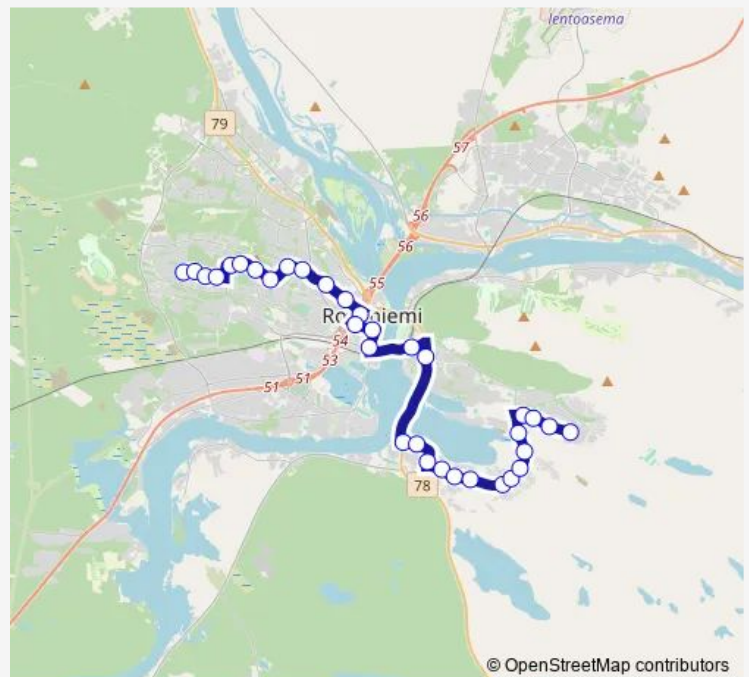

Bus 5_P Karinrakka - keskusta - Pöykkölä - Ounasrinne

[Go to website](#)

Direction

Karinrakka I — Rekimatka I

33 stops

[Open route schedule](#)

Karinrakka I

Sudentie I

Karhuntie I

Ansapolku I

Korkalovaara I

Ruskakuja I

Louhikkotie I

Revontulentie I

Miehentie I

Korkalovaaran koulu I

Paloasema I

Villenpuisto I

Porokulma E

Rovaniemi Keskusurheilukenttä I

Ruokasenpuisto I

Poliisilaitos E

Ounasvaarantie I

Porokatu

Pöykkölä Metsämuseontie I

Metsämuseontie I

Pöykkölään päiväkotie Metsämuseontie E

Route schedule

Karinrakka I — Rekimatka I

Monday —

Tuesday —

Wednesday —

Thursday —

Friday —

Saturday 09:45-21:00

Sunday 12:15-16:00

Route info

Direction: Karinrakka I

Stops: 33

Trip Duration: 0 hour 40 min

© OpenStreetMap contributors

■ 5_P — Karinrakka - keskusta - Pöykkölä - Ounasrinne

BusMaps