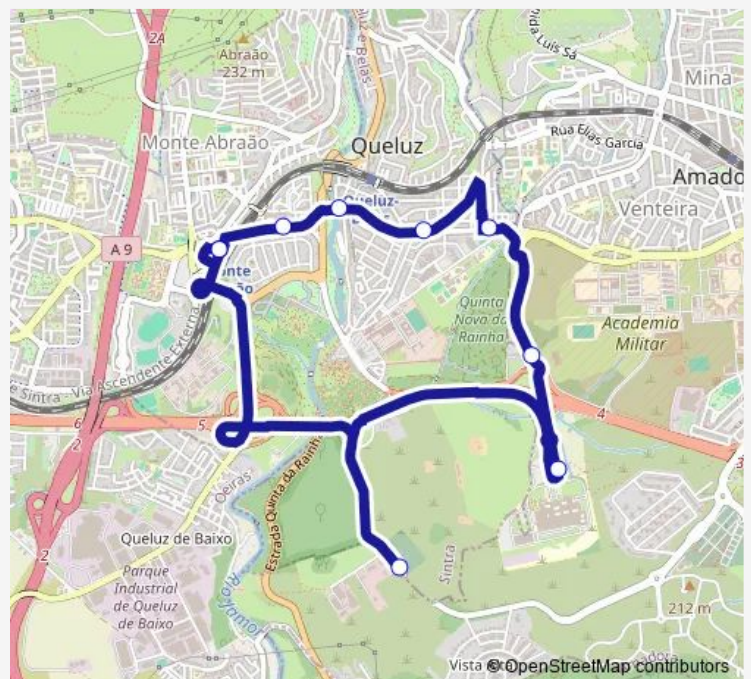

### Route schedule

Monte Abraão (Estação) P8 — Monte Abraão (Estação) P8

Monday 07:10-17:10

Tuesday 07:10-17:10

Wednesday 07:10-17:10

Thursday 07:10-17:10

Friday 07:10-17:10

Saturday 09:30-17:00

### Route info

Direction: Monte Abraão (Estação) P8

Stops: 9

Trip Duration: 0 hour 30 min

1511 Bus time schedules and route maps are available in an offline PDF at [busmaps.com](https://busmaps.com). Use the [busmaps.com](https://busmaps.com) website to see live bus times, train schedule or subway schedule, and step-by-step directions for all public transit in Lisbon