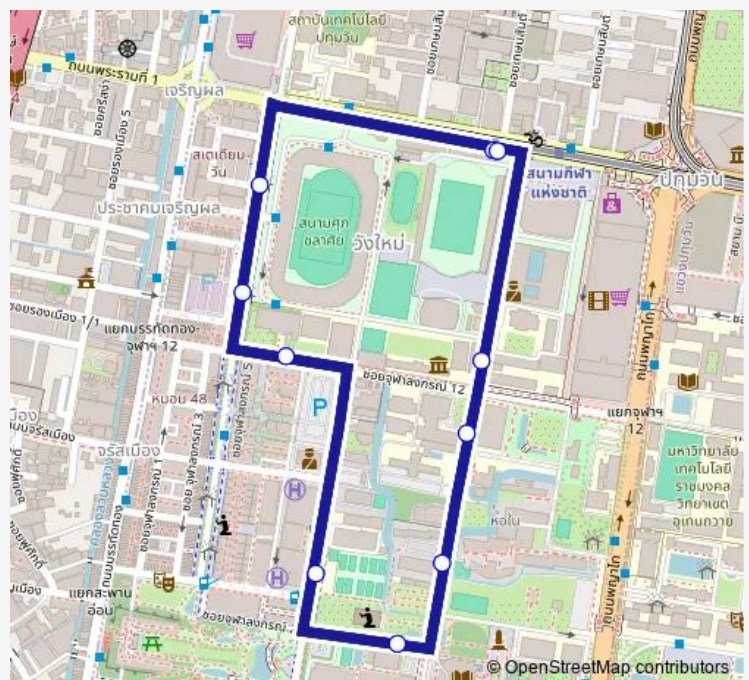

คณะสหเวชศาสตร์;Faculty of Allied Health Sciences

BTS สนามกีฬา (สิ้นสุด);Bts National Stadium (End)

Route schedule

BTS สนามกีฬา (เริ่มต้น);Bts national stadium (Start) — BTS สนามกีฬา (สิ้นสุด);Bts National Stadium (End)

Monday 00:01

Tuesday 00:01

Wednesday 00:01

Thursday 00:01

Friday 00:01

Saturday —

Sunday —

Route info

Direction: BTS สนามกีฬา (เริ่มต้น);Bts national stadium (Start)

Stops: 10

Trip Duration: 0 hour 17 min

EV Bus Bus time schedules and route maps are available in an offline PDF at busmaps.com. Use the busmaps.com website to see live bus times, train schedule or subway schedule, and step-by-step directions for all public transit in Pathum Wan