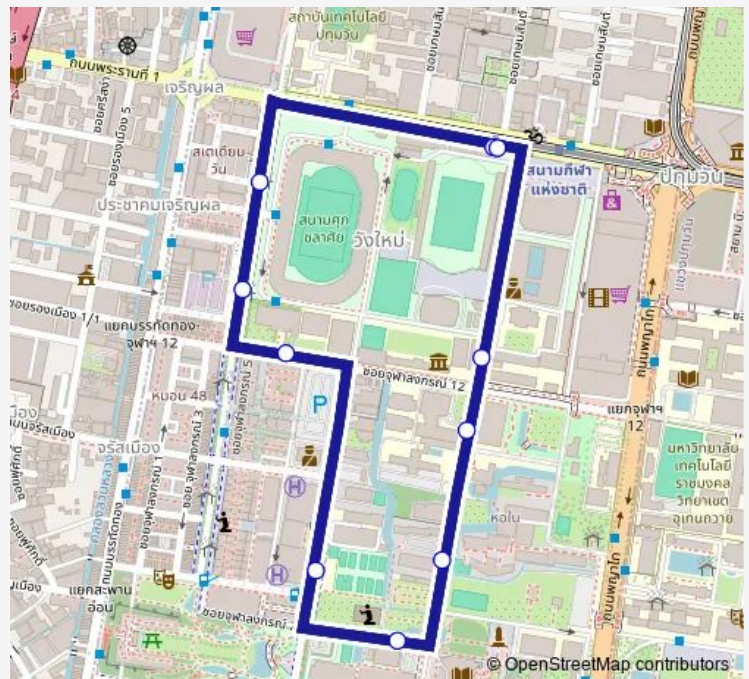

คณะสหเวชศาสตร์;Faculty of Allied Health Sciences

BTS สนามกีฬา (สิ้นสุด);Bts National Stadium (End)

Route schedule

BTS สนามกีฬา (เริ่มต้น);Bts national stadium (Start) — BTS สนามกีฬา (สิ้นสุด);Bts National Stadium (End)

Monday 00:01

Tuesday 00:01

Wednesday 00:01

Thursday 00:01

Friday 00:01

Saturday —

Sunday —

Route info

Direction: BTS สนามกีฬา (เริ่มต้น);Bts national stadium (Start)

Stops: 10

Trip Duration: 0 hour 17 min

EV Bus Bus time schedules and route maps are available in an offline PDF at busmaps.com. Use the busmaps.com website to see live bus times, train schedule or subway schedule, and step-by-step directions for all public transit in Pathum Wan