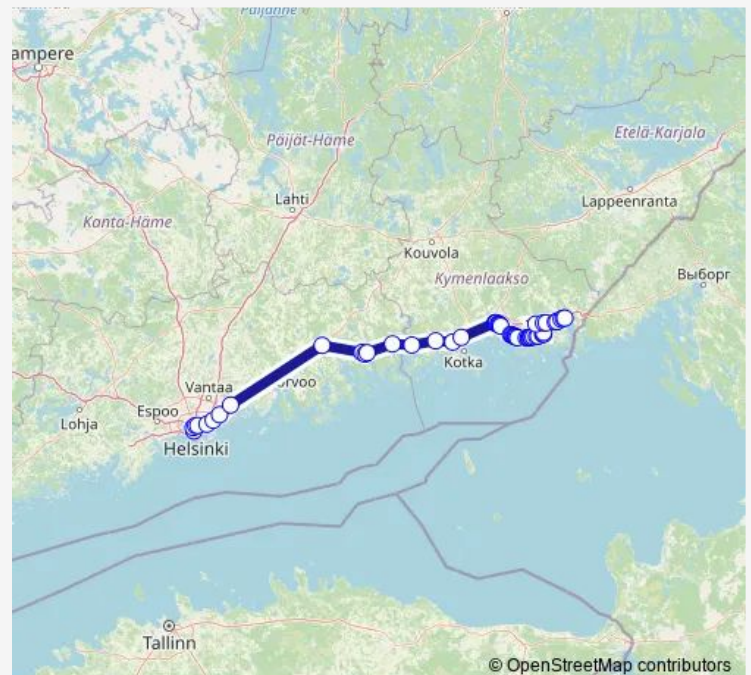

Haminan tori I

Maariankatu P

Ammattiopisto E

Route schedule

Hki linja-autoasema, 29 — Virojoki las

Monday 17:40

Tuesday —

Wednesday —

Thursday —

Friday —

Saturday —

Sunday 17:40

Route info

Direction: Hki linja-autoasema, 29

Stops: 51

Trip Duration: 3 hour 10 min