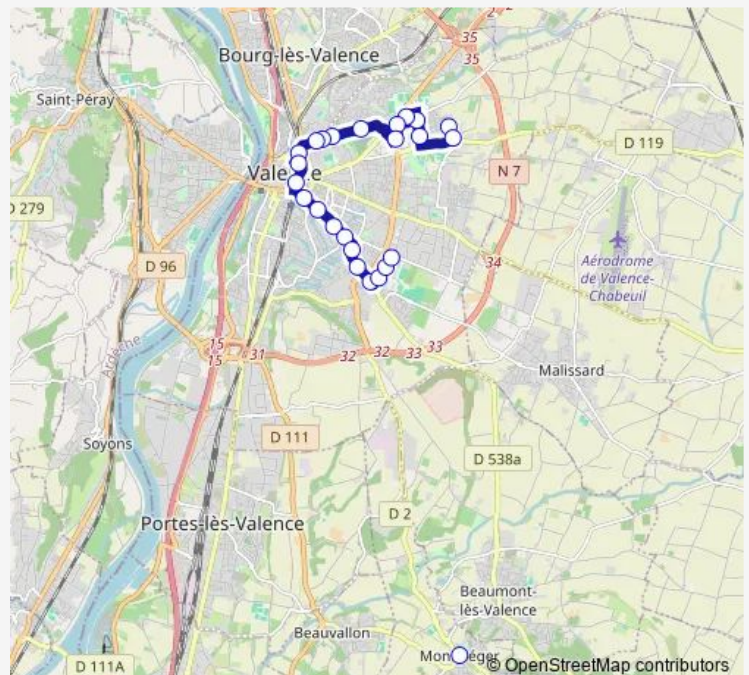

Valence Pole BUS Quai C

Turin

Securite Sociale

Dunkerque

Polygone

Guynemer

Dame Blanche

Chappe

Valence 2

Becquerel

Poincare

Route schedule

Valence Pole Briffaut Quai E — Valence Thabor

Monday 06:17-20:17

Tuesday 06:17-20:17

Wednesday 06:17-20:17

Thursday 06:17-20:17

Friday 06:17-20:17

Saturday 06:27-20:17

Sunday —

Route info

Direction: Valence Pole Briffaut Quai E

Stops: 25

Trip Duration: 0 hour 33 min

C2 — Valence Thabor - Valence Pôle Briffaut - C2

Perrin

Montesquieu

Roland Garros

Valence Thabor

Direction

Valence Thabor — Valence Pole Briffaut Quai F

25 stops