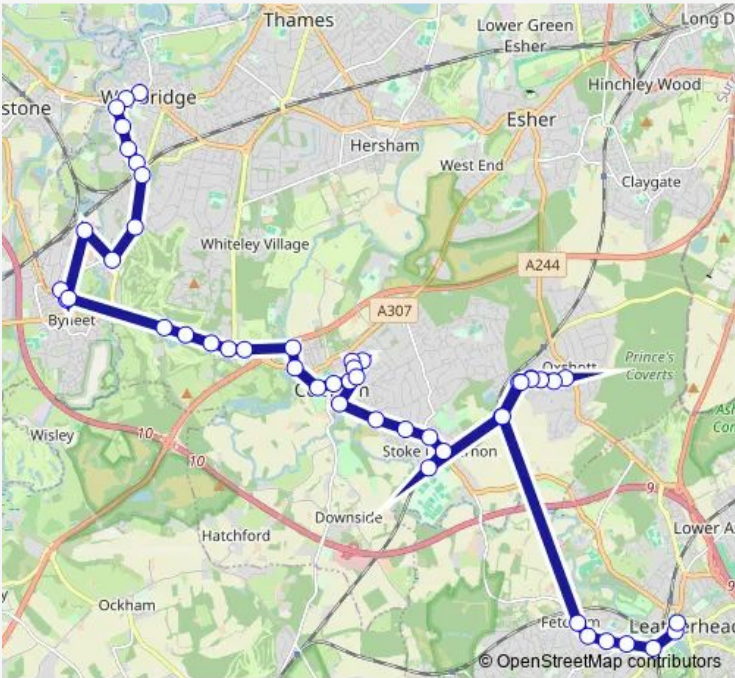

Bus C2 Weybridge - Cobham - Leatherhead

[Go to website](#)

Direction
 The Ship Hotel — North Street
 49 stops
[Open route schedule](#)

- The Ship Hotel
- Library
- The Quadrant
- Melrose Road
- Elgin Road
- Weybridge Railway Station North
- Weybridge Railway Station South
- Locke King Road
- Wellington Way
- Mercedes Benz World
- Barnes Wallis Drive
- Shopping Centre
- Barnes Wallis Drive
- Redhill Road
- Silvermere
- Silvermere Farm
- Seven Hills Road
- Byfleet Road
- Sainsbury's
- Fire Station
- Between Streets

Route schedule
 The Ship Hotel — North Street

Monday	—
Tuesday	—
Wednesday	—
Thursday	—
Friday	—
Saturday	09:45-15:30
Sunday	—

Route info
 Direction: The Ship Hotel
 Stops: 49
 Trip Duration: 0 hour 45 min

Cobham & Stoke d'Abernon Station

Station Road

Knowle Park

Oak Road

Tilt Road

High Street

Waitrose

Between Streets