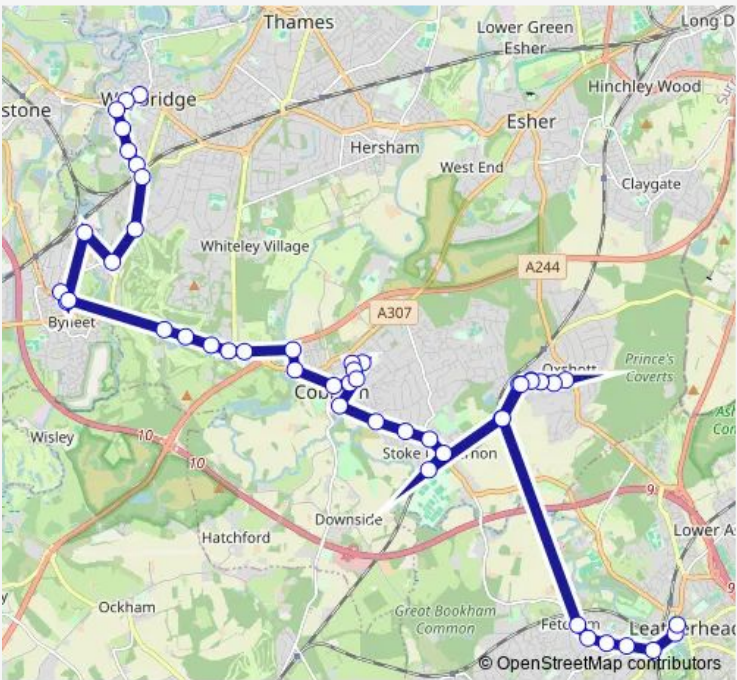

Bus C2 Weybridge - Cobham - Leatherhead

[Go to website](#)

Direction
 The Ship Hotel — North Street
 48 stops
[Open route schedule](#)

- The Ship Hotel
- Library
- The Quadrant
- Melrose Road
- Elgin Road
- Weybridge Railway Station North
- Weybridge Railway Station South
- Locke King Road
- Wellington Way
- Mercedes Benz World
- Barnes Wallis Drive
- Shopping Centre
- Barnes Wallis Drive
- Redhill Road
- Silvermere
- Silvermere Farm
- Seven Hills Road
- Byfleet Road
- Sainsbury's
- Fire Station
- Oakdene Road

Route schedule
 The Ship Hotel — North Street

Monday	—
Tuesday	—
Wednesday	—
Thursday	—
Friday	—
Saturday	09:45-15:30
Sunday	—

Route info
 Direction: The Ship Hotel
 Stops: 48
 Trip Duration: 0 hour 45 min