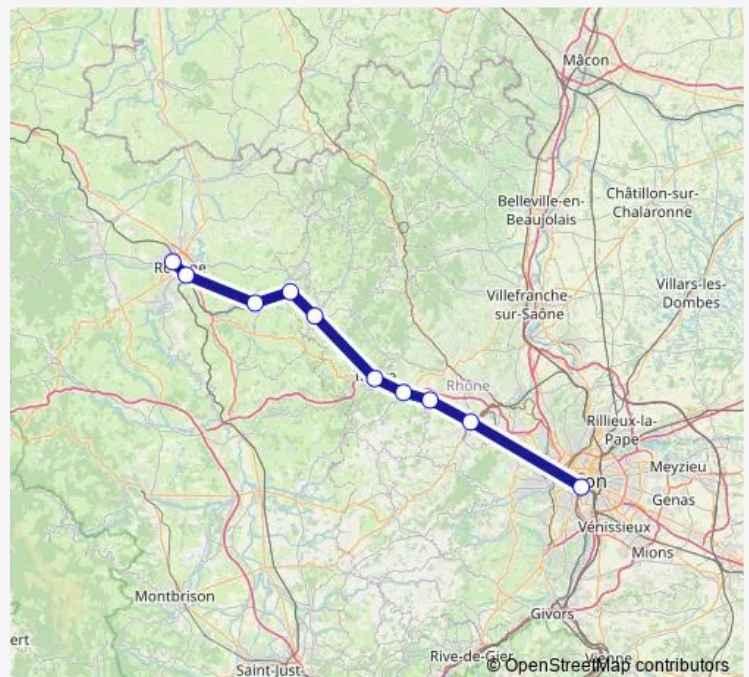

Bus C2

[Go to website](#)

Direction

Lyon Perrache — Roanne-Gare-Routière

10 stops

[Open route schedule](#)

Lyon Perrache

L'Arbresle

Route schedule

Lyon Perrache — Roanne-Gare-Routière

Monday —

Tuesday —

Wednesday —

Thursday —

Friday —

Saturday 13:10-19:41

Sunday —

Route info

Direction: Lyon Perrache

Stops: 10

Trip Duration: 2 hour 28 min

■ C2

BusMaps

Direction

Roanne-Gare-Routière — Lyon Perrache

10 stops

[Open route schedule](#)

Roanne-Gare-Routière

Le Coteau

Régny

Saint-Victor - Thizy

Amplepuis