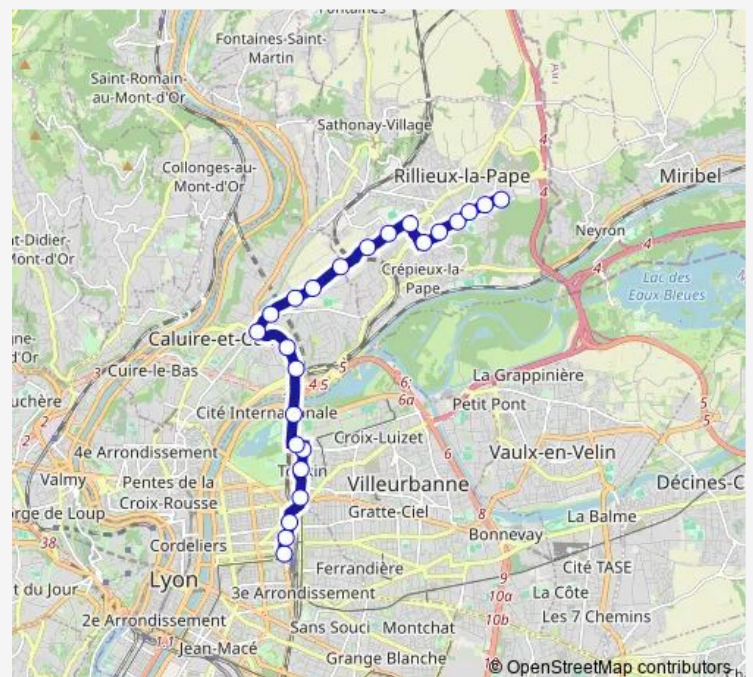

Caluire Place Foch

Lycée Cuzin

Caluire Chemin Petit

Leclerc - Thimonnier

Leclerc - Drevet

Companet

Perica - Mercières

Piscine Loup Pendu

Thursday 05:10-00:30⁺¹

Friday 05:10-00:30⁺¹

Saturday 05:10-00:30⁺¹

Sunday 06:15-00:30⁺¹

Route info

Direction: Gare Part-Dieu V.Merle

Stops: 24

Trip Duration: 0 hour 29 min

■ C2 — Gare Part-Dieu V.Merle -> Rillieux Semailles

Les Verchères

L'Echappée

Rillieux Semailles

Direction

Rillieux Semailles — Gare Part-Dieu V.Merle

24 stops

[Open route schedule](#)

Rillieux Semailles

L'Echappée

Les Verchères

George Sand

Rillieux - Les Alagniers

Michelet

Piscine Loup Pendu

Perica - Mercières