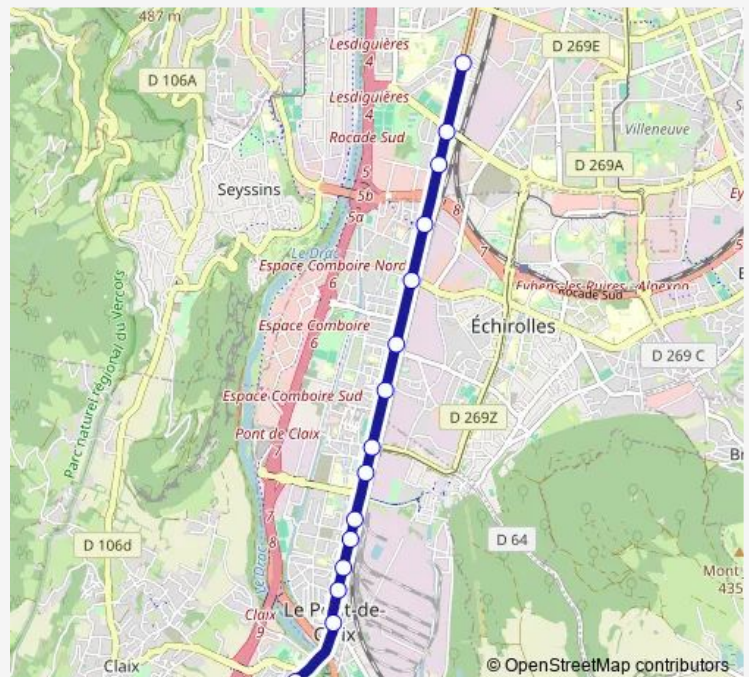

Échirolles, Quinzaine

Échirolles, Navis

Grenoble, Marielle Franco - Rondeau

Grenoble, Stade Lesdiguières

Grenoble, Louise Michel

Route schedule

Claix, Pont Rouge — Grenoble, Louise Michel

Monday	05:10-00:27 ⁺¹
Tuesday	05:10-00:27 ⁺¹
Wednesday	05:10-00:27 ⁺¹
Thursday	05:10-00:27 ⁺¹
Friday	05:10-00:27 ⁺¹
Saturday	05:16-00:28 ⁺¹
Sunday	05:54-00:29 ⁺¹

Route info

Direction: Claix, Pont Rouge

Stops: 15

Trip Duration: 0 hour 15 min

C2 — Grenoble Louise Michel / Claix Pont Rouge

Direction

Grenoble, Louise Michel — Claix, Pont Rouge

15 stops

Claix, Pont Rouge

Route schedule

Grenoble, Louise Michel — Claix, Pont Rouge

Monday	05:30-01:06 ⁺¹
Tuesday	05:30-01:06 ⁺¹
Wednesday	05:30-01:06 ⁺¹
Thursday	05:30-01:06 ⁺¹
Friday	05:30-01:06 ⁺¹
Saturday	05:30-01:06 ⁺¹
Sunday	06:08-01:07 ⁺¹