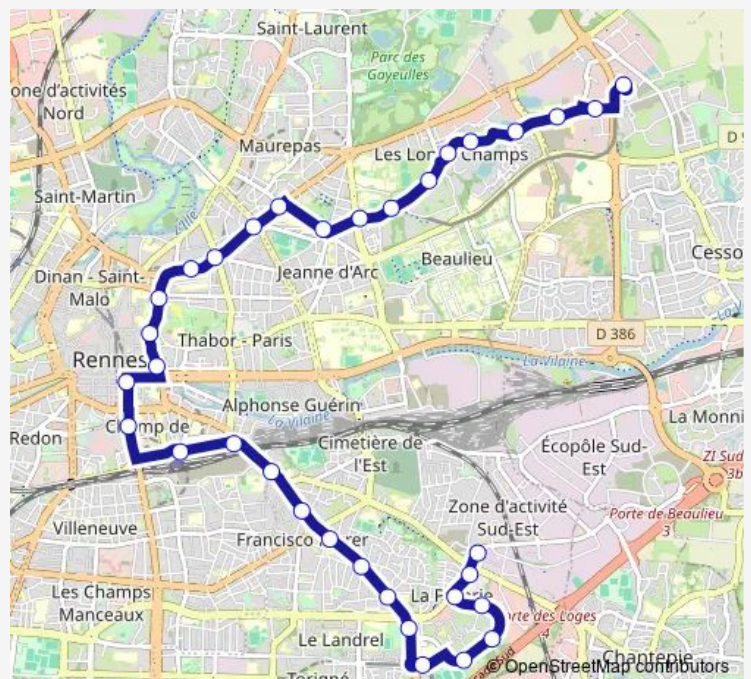

### Route schedule

Cesson - Viasilva — Haut Sancé

Monday	05:24-23:55
Tuesday	05:24-23:55
Wednesday	05:24-23:55
Thursday	05:24-00:55 <sup>+1</sup>
Friday	05:24-00:55 <sup>+1</sup>
Saturday	06:04-00:55 <sup>+1</sup>
Sunday	08:10-23:46

### Route info

Direction: Cesson - Viasilva

Stops: 34

Trip Duration: 0 hour 48 min

C2 — Cesson-Sévigné (Cesson - Viasilva) Rennes (Haut Sancé)

Croix Saint-Héliér

Piré

Bourgeois