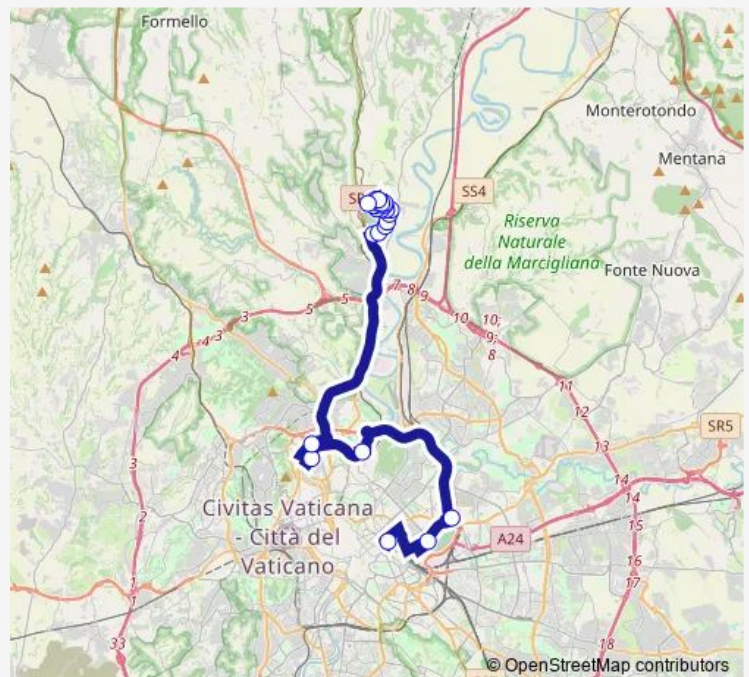

07:00-16:20

Sunday

07:00-16:20

Route info

Direction: Termini (MA-MB-Fs)

Stops: 23

Trip Duration: 1 hour 15 min

■ C2

BusMaps

V.Le S. Maria Orazione

Cimitero Flaminio

Direction

Cimitero Flaminio — Termini (MA-MB-Fs)

18 stops

[Open route schedule](#)

Cimitero Flaminio