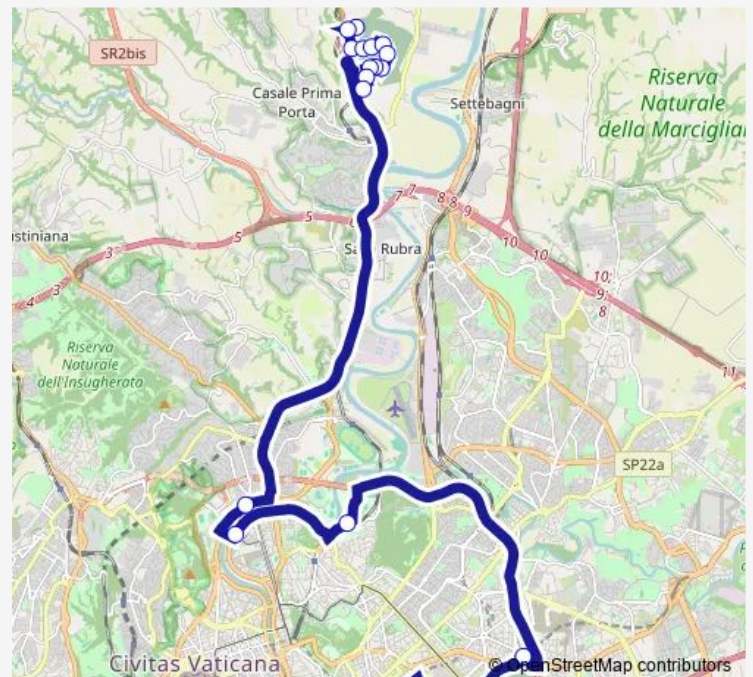

### Route schedule

TERMINI (MA-MB-FS) — Cimitero Flaminio

Monday —

Tuesday —

Wednesday —

Thursday —

Friday —

Saturday 07:00-16:20

### Route info

Direction: TERMINI (MA-MB-FS)

Stops: 23

Trip Duration: 1 hour 15 min

■ C2

BusMaps

V.Le S. Maria Orazione

Cimitero Flaminio