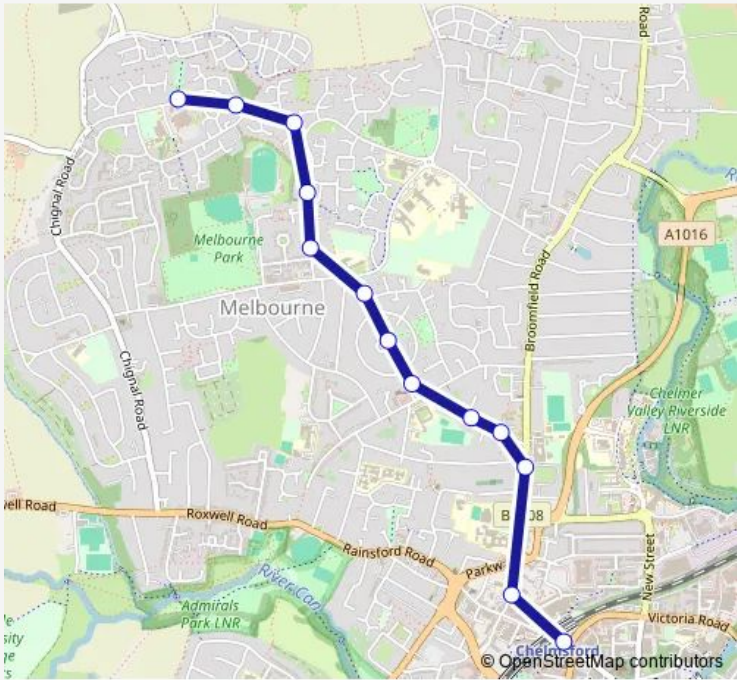

Bus C2 Broomfield Hospital - City Centre

[Go to website](#)

**Direction**  
 Morrisons — Railway Station  
 13 stops  
[Open route schedule](#)

- Morrisons
- Havisham Way
- Weller Grove
- Peggotty Close
- St Nazaire Road
- Tennyson Road
- North Avenue
- The Barn
- Corporation Road
- Cockney Corner
- Keene Home
- The Ship
- Railway Station

Route schedule  
 Morrisons — Railway Station

Monday	—
Tuesday	—
Wednesday	—
Thursday	—
Friday	—
Saturday	—
Sunday	18:10-21:48

Route info  
 Direction: Morrisons  
 Stops: 13  
 Trip Duration: 0 hour 10 min

■ C2 — Broomfield Hospital - City Centre **BusMaps**

C2 Bus time schedules and route maps are available in an offline PDF at [busmaps.com](https://busmaps.com). Use the [busmaps.com](https://busmaps.com) website to see live bus times, train schedule or subway schedule, and step-by-step directions for all public transit in Chelmsford

The schedule is provided in the local timezone. Times with "(+1)" indicate departures on the next day.

PDF file created on 2025-01-16

2024 BusMaps.com - All Rights Reserved