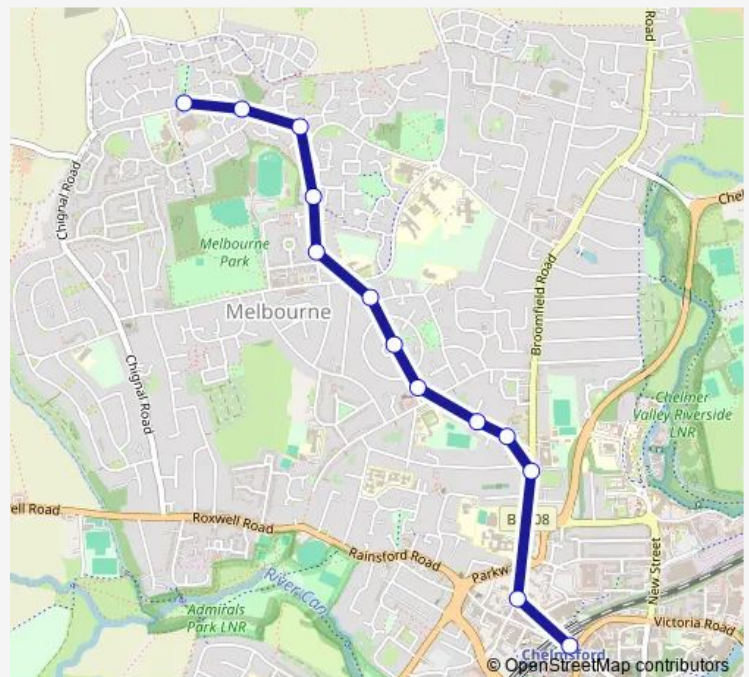

Bus C2 Broomfield Hospital - City Centre

[Go to website](#)

Direction

Morrisons — Railway Station

13 stops

[Open route schedule](#)

Morrisons

Havisham Way

Weller Grove

Peggotty Close

St Nazaire Road

Tennyson Road

North Avenue

The Barn

Corporation Road

Cockney Corner

Thursday —

Friday —

Saturday —

Sunday 18:10-21:48

Route info

Direction: Morrisons

Stops: 13

Trip Duration: 0 hour 10 min

■ C2 — Broomfield Hospital - City Centre

C2 Bus time schedules and route maps are available in an offline PDF at busmaps.com. Use the busmaps.com website to see live bus times, train schedule or subway schedule, and step-by-step directions for all public transit in Chelmsford