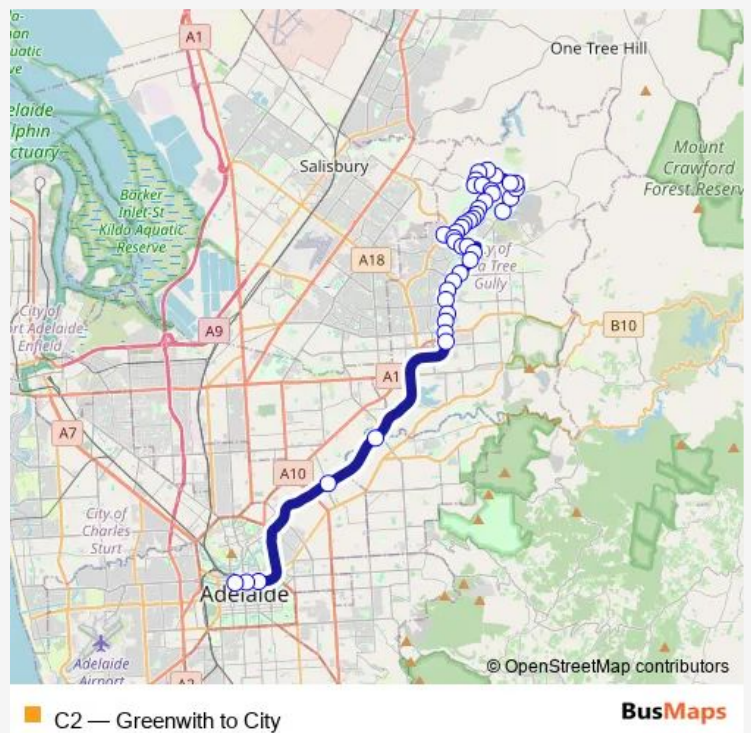

Bus C2 Greenwith to City

[Go to website](#)

Direction
 Stop 80 Golden Grove Rd - West side — Stop W1 Currie St - South side

41 stops

[Open route schedule](#)

- Stop 80 Golden Grove Rd - West side
- Stop 79 Golden Grove Rd - West side
- Stop 78B Golden Grove Rd - West side
- Stop 78A Captain Robertson Ave - South side
- Stop 78 Golden Grove Rd - South East side
- Stop 77 Golden Grove Rd - South side
- Stop 76 Golden Grove Rd - South West side
- Stop 75 Golden Grove Rd - South East side
- Stop 74A Golden Grove Rd - South East side
- Stop 74 Target Hill Rd - North side
- Stop 73 Target Hill Rd - North side
- Stop 72 Target Hill Rd - North side
- Stop 71 The Golden Way - South East side
- Stop 70 The Golden Way - South East side
- Stop 69 The Golden Way - East side
- Stop 68 The Golden Way - East side
- Stop 67B The Golden Way - South East side
- Stop 67 The Golden Way - South East side
- Stop 66 The Golden Way - South East side
- Stop 65 The Golden Way - East side
- Stop 64 The Golden Way - South East side

Route schedule

Stop 80 Golden Grove Rd - West side — Stop W1 Currie St - South side

| | |
|-----------|-------|
| Monday | 08:44 |
| Tuesday | 08:44 |
| Wednesday | 08:44 |
| Thursday | 08:44 |
| Friday | 08:44 |
| Saturday | — |
| Sunday | — |

Route info

Direction: Stop 80 Golden Grove Rd - West side

Stops: 41

Trip Duration: 0 hour 57 min

Zone A Golden Grove Interchange

Stop 62A The Grove Way - East side

Stop 62 The Grove Way - North East side

Stop 61B The Grove Way - North side

Stop 61A The Grove Way / Bicentennial Dr - North side

Stop 52 Golden Grove Rd - East side

Stop 51 Golden Grove Rd - East side

Stop 50 Golden Grove Rd - East side

Stop 48 Golden Grove Rd - East side

Stop 47 Golden Grove Rd - East side