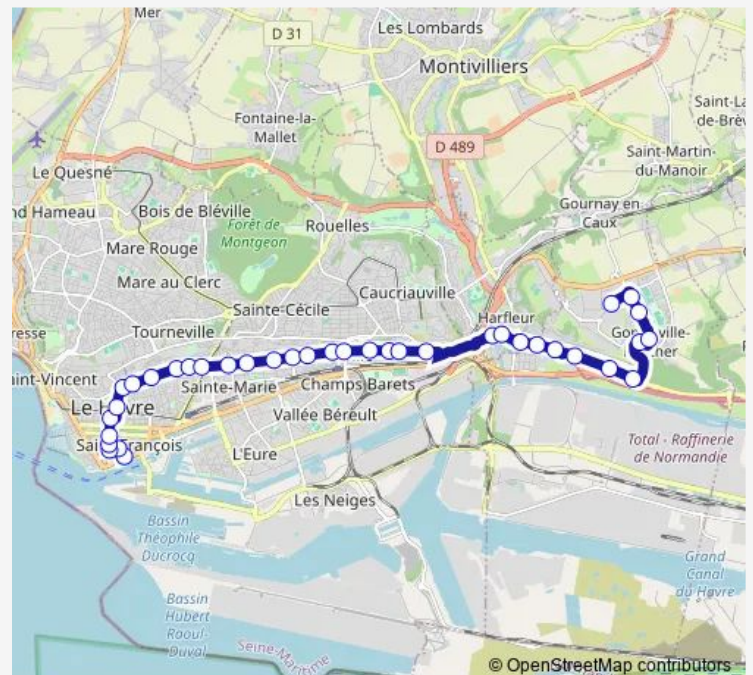

Condé

Reine Berthe

Rond-Point

M. Berthelot

Observatoire

Montmorency

A. Barbès

Verdun

Bonsecours

Pl. de Graville

J. Deschaseaux

Route schedule

Grand Quai — Parc de l'Estuaire

Monday	05:00-00:05 ⁺¹
Tuesday	05:00-00:05 ⁺¹
Wednesday	05:02-00:05 ⁺¹
Thursday	05:00-00:05 ⁺¹
Friday	05:00-00:05 ⁺¹
Saturday	05:00-00:05 ⁺¹
Sunday	07:35-00:06 ⁺¹

Route info

Direction: Grand Quai

Stops: 37

Trip Duration: 0 hour 47 min

■ C2 — Grand Quai - Parc de l'Estuaire

BusMaps

Dr Lamaze

Vélodrome

Thursday 04:45-23:55

Friday 04:45-23:55

Saturday 04:45-23:55

Sunday 07:23-23:55

Route info

Direction: Parc de l'Estuaire

Stops: 36

Trip Duration: 0 hour 40 min