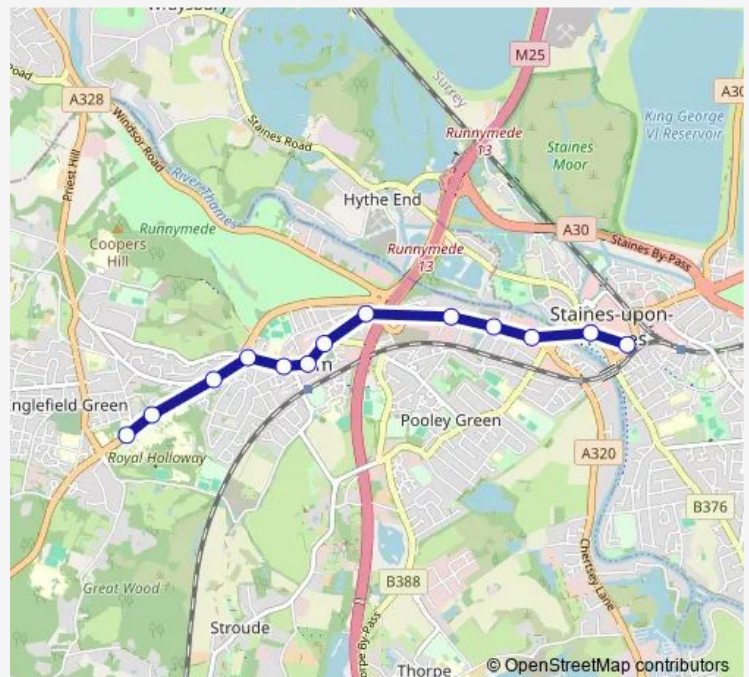

Hawthorn Road

The Avenue

High Street

Egham Shops

Church Road

Langham Place

Middle Hill

Chestnut Drive

### Route schedule

Elmsleigh Bus Station — Royal Holloway College

Monday 08:45

Tuesday 08:45

Wednesday 08:45

Thursday 08:45

Friday 08:45

Saturday —

### Route info

Direction: Elmsleigh Bus Station

Stops: 13

Trip Duration: 0 hour 13 min

441A — Staines - Egham - Royal Holloway College

441A Bus time schedules and route maps are available in an offline PDF at [busmaps.com](https://busmaps.com). Use the [busmaps.com](https://busmaps.com) website to see live bus times, train schedule or subway schedule, and step-by-step directions for all public transit in Egham