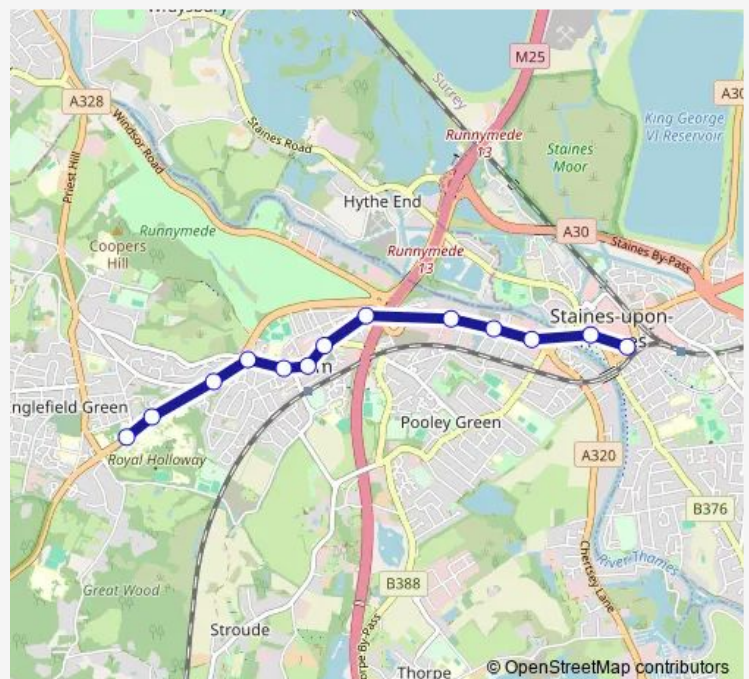

Hawthorn Road

The Avenue

High Street

Egham Shops

Church Road

Langham Place

Middle Hill

Chestnut Drive

### Route schedule

Elmsleigh Bus Station — Royal Holloway College

Monday 08:45

Tuesday 08:45

Wednesday 08:45

Thursday 08:45

Friday 08:45

Saturday —

### Route info

Direction: Elmsleigh Bus Station

Stops: 13

Trip Duration: 0 hour 13 min

■ 441A — Staines - Egham - Royal Holloway College

441A Bus time schedules and route maps are available in an offline PDF at [busmaps.com](https://busmaps.com). Use the [busmaps.com](https://busmaps.com) website to see live bus times, train schedule or subway schedule, and step-by-step directions for all public transit in Egham