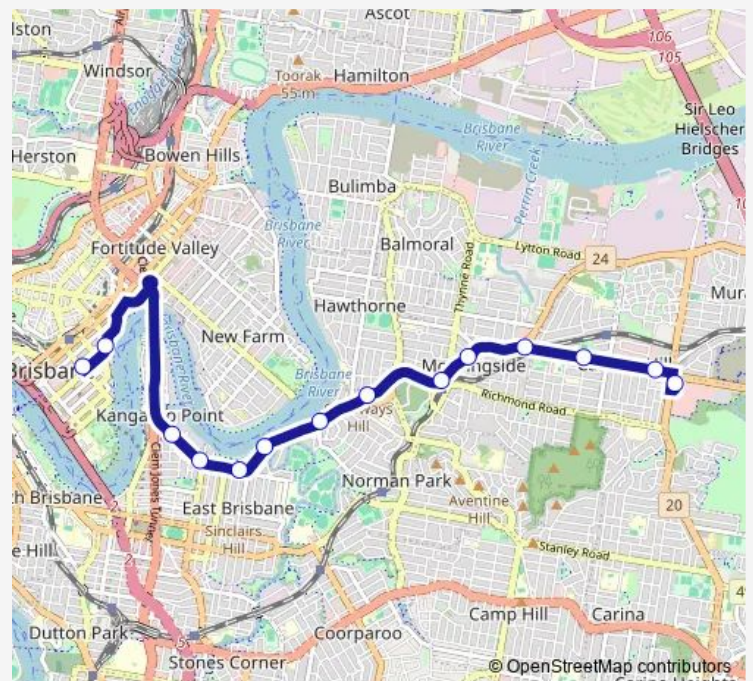

Cannon Hill Shopping Centre

Route schedule

Edward Street Stop 142 near Queen St — Cannon Hill Shopping Centre

Monday 16:45-17:30

Tuesday 16:45-17:30

Wednesday 16:45-17:30

Thursday 16:45-17:30

Friday 16:45-17:30

Saturday —

Sunday —

Route info

Direction: Edward Street Stop 142 near Queen St

Stops: 14

Trip Duration: 0 hour 46 min

P228 — Cannon Hill - City Pre-Paid Rocket

Direction

Cannon Hill Shopping Centre, zone E — Edward Street Stop 142 near Queen St

14 stops

[Open route schedule](#)

Cannon Hill Shopping Centre, zone E

Wynnum Rd at East Village, stop 34

Wynnum Rd at Cash Park, stop 32

Monday 06:45-07:30

Tuesday 06:45-07:30

Wednesday 06:45-07:30

Thursday 06:45-07:30

Friday 06:45-07:30

Saturday —

Sunday —

Route info