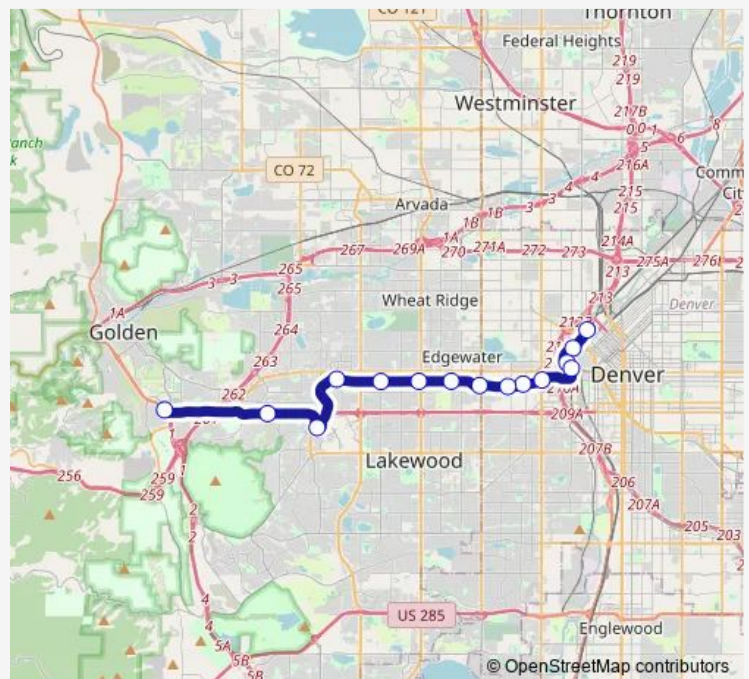

Tram W Union Station to Jefferson County Government Center-Golden Station

[Go to website](#)

Direction

Jeffco Government Center Station — Union Station Track 11

15 stops

[Open route schedule](#)

- Jeffco Government Center Station
- Red Rocks Community College Station
- Federal Center Station
- Oak Station
- Garrison Station
- Wadsworth Station
- Lamar Station
- Sheridan Station
- Perry Station
- Knox Station
- Decatur / Federal Station
- Auraria West Station
- Empower Field at Mile High Station
- Ball Arena / Elitch Gardens Station
- Union Station Track 11

Route schedule

Jeffco Government Center Station — Union Station Track 11

Monday	05:23-23:54
Tuesday	05:23-23:54
Wednesday	05:23-23:54
Thursday	05:23-23:54
Friday	05:23-00:54 ⁺¹
Saturday	05:50-00:54 ⁺¹
Sunday	05:50-23:24

Route info

Direction: Jeffco Government Center Station

Stops: 15

Trip Duration: 0 hour 40 min

Direction

Union Station Track 12 — Jeffco Government Center Station

15 stops

[Open route schedule](#)

Union Station Track 12

Ball Arena / Elitch Gardens Station

Empower Field at Mile High Station

Auraria West Station

Decatur / Federal Station

Knox Station

Perry Station

Sheridan Station