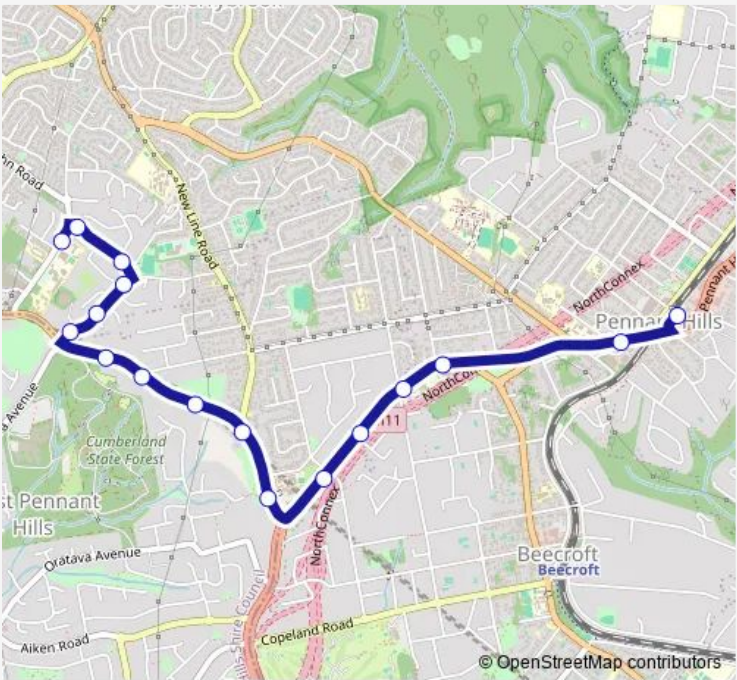

School Bus 3031 Pennant Hills Station to Tangara Girls School

[Go to website](#)

Direction
 Pennant Hills Station, Railway St, Stand B — Tangara Girls School, Franklin Rd

17 stops

[Open route schedule](#)

- Pennant Hills Station, Railway St, Stand B
- Pennant Hills Rd Before City View Rd
- Mount St Benedict College, Pennant Hills Rd
- Pennant Hills Rd At Hull Rd
- Pennant Hills Rd Before Lancaster Av
- Pennant Hills Rd After Cardinal Av
- Castle Hill Rd After Pennant Hills Rd
- Castle Hill Rd Opp New Line Rd
- Castle Hill Rd Opp Koala Park Sanctuary
- Castle Hill Rd Opp Victoria Rd
- Castle Hill Rd After Victoria Rd
- Edward Bennett Dr At Curtis Cl
- Edward Bennett Dr Opp Scott Ct
- Edward Bennett Dr At Paxton Cres
- Neale Av Opp Trinity Pl
- Neale Av At Fallows Way
- Tangara Girls School, Franklin Rd

Route schedule
 Pennant Hills Station, Railway St, Stand B — Tangara Girls School, Franklin Rd

Monday	08:06
Tuesday	08:06
Wednesday	08:06
Thursday	08:06
Friday	08:06
Saturday	—
Sunday	—

Route info

Direction: Pennant Hills Station, Railway St, Stand B

Stops: 17

Trip Duration: 0 hour 14 min

3031 School Bus time schedules and route maps are available in an offline PDF at busmaps.com. Use the busmaps.com website to see live bus times, train schedule or subway schedule, and step-by-step directions for all public transit in Parramatta