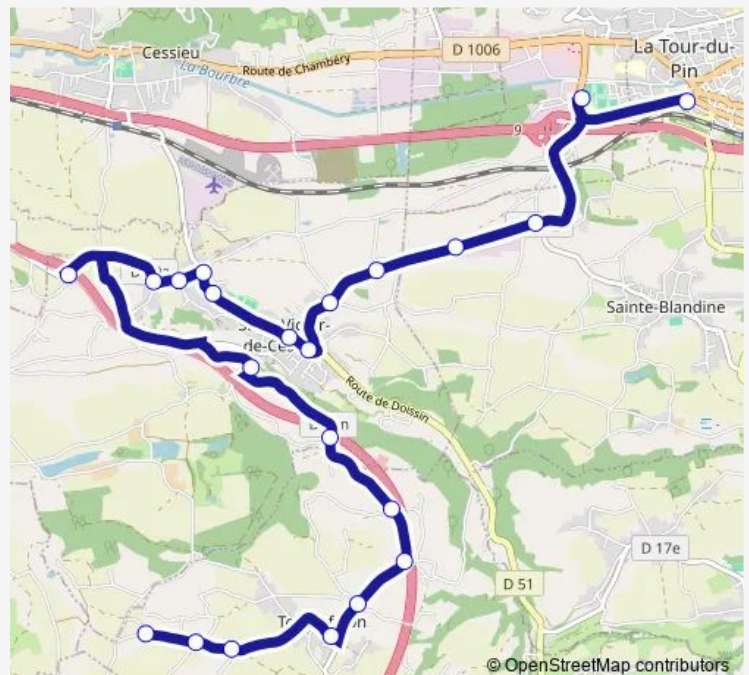

### Direction

LA Leydiere — College LES Dauphins

6 stops

[Open route schedule](#)

LA Leydiere

LA Taillat

LES Terreaux

LE Bois

### Route schedule

LA Leydiere — College LES Dauphins

Monday 07:56

Tuesday 07:56

Wednesday 07:56

Thursday 07:56

Friday 07:56

Saturday —

### Route info

Direction: LA Leydiere

Stops: 6

Trip Duration: 0 hour 19 min

■ Ltp05 — Belmont-ST Victor-LA Tour DU Pin