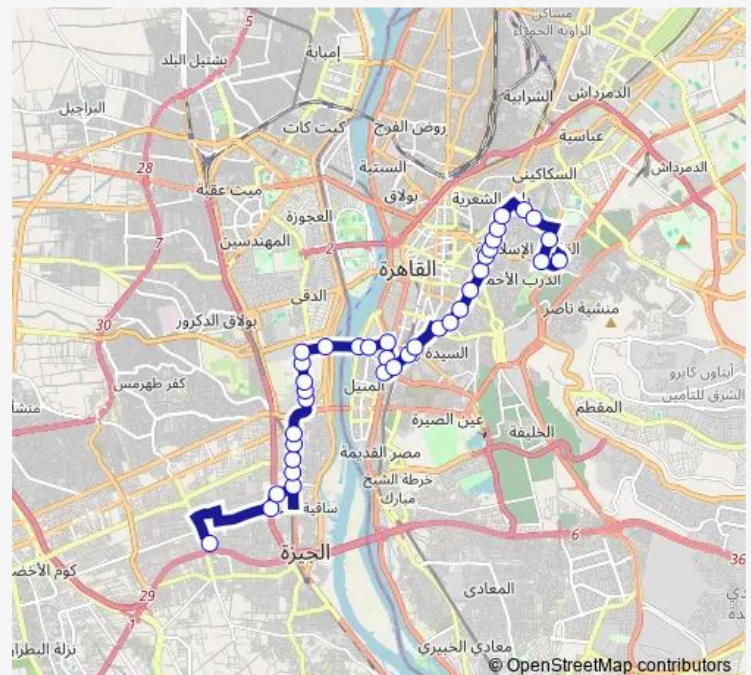

Monday 10:00

Tuesday 10:00

Wednesday 10:00

Thursday 10:00

Friday 10:00

Saturday 10:00

Sunday 10:00

Route info

Direction: Al Omraneyya Al Gadida

Stops: 37

Trip Duration: 1 hour 12 min

Minibus 78 — Al Omraneyya Al Gadida - Darrasa

BusMaps

Abou Al Reesh

Al Sayeda Zeinab

Qadry Basha (Al Sayeda Zeinab)

Bab Al Fotouh (Al Gamalia)

Bab Al Nasr (Al Gamalia)

Al Gamaleya Youth Center

Al Hussein Hospital (Al Darraasa)

Mashyakhet Al Azhar Al Sharif

Direction

Al Gamaleya Youth Center — Al Omraneyya Al Gadida

39 stops

Thursday 10:00

Friday 10:00

Saturday 10:00

Sunday 10:00

Route info

Direction: Al Gamaleya Youth Center

Stops: 39

Trip Duration: 1 hour 15 min