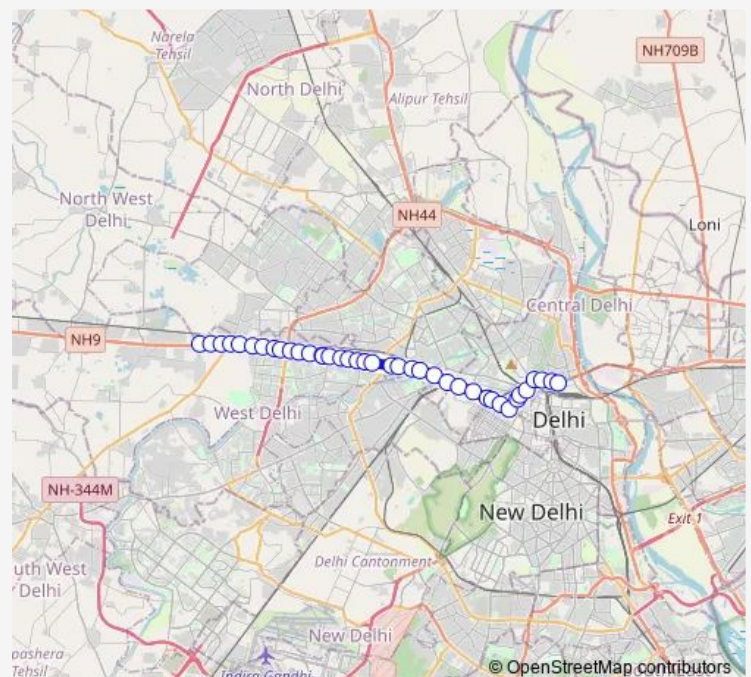

Bus 905down

[Go to website](#)

Direction

Qamruddin Nagar Terminal — Mori Gate Terminal

39 stops

[Open route schedule](#)

Qamruddin Nagar Terminal

Nangloi JJ Colony Lokesh Cinema

Shivaji Park

Maharaja Agrasen Hospital

Punjabi Bagh Terminal (Rohtak Road)

Route schedule

Qamruddin Nagar Terminal — Mori Gate Terminal

Monday 05:00-17:50

Tuesday 05:00-17:50

Wednesday 05:00-17:50

Thursday 05:00-17:50

Friday 05:00-17:50

Saturday 05:00-17:50

Sunday 05:00-17:50

Route info

Direction: Qamruddin Nagar Terminal

Stops: 39

Trip Duration: 1 hour 10 min

905down

BusMaps

Power House

Ram Pura

Ashok Park

Zakhira (Rohtak Road)

Daya Basti Flyover

Anand Parbat Industrial Area