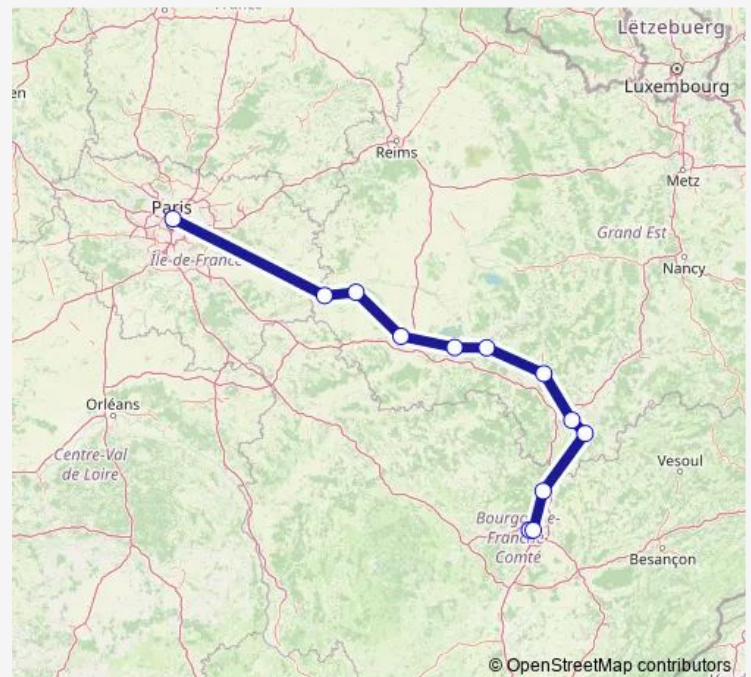

Friday 17:05

Saturday 16:13

Sunday 21:25

Route info

Direction: Dijon

Stops: 12

Trip Duration: 4 hour 15 min

■ K5 — Paris - Dijon

Direction

Troyes — Dijon

9 stops

[Open route schedule](#)

Troyes

Vendeuvre

Bar-sur-Aube

Chaumont

Tuesday 05:15

Wednesday 05:15

Thursday 05:15

Friday 05:15

Saturday —

Sunday —

Route info

Direction: Troyes

Stops: 9

Trip Duration: 2 hour 26 min

Direction

Paris Est — Dijon

11 stops

[Open route schedule](#)

Paris Est

Nogent-sur-Seine