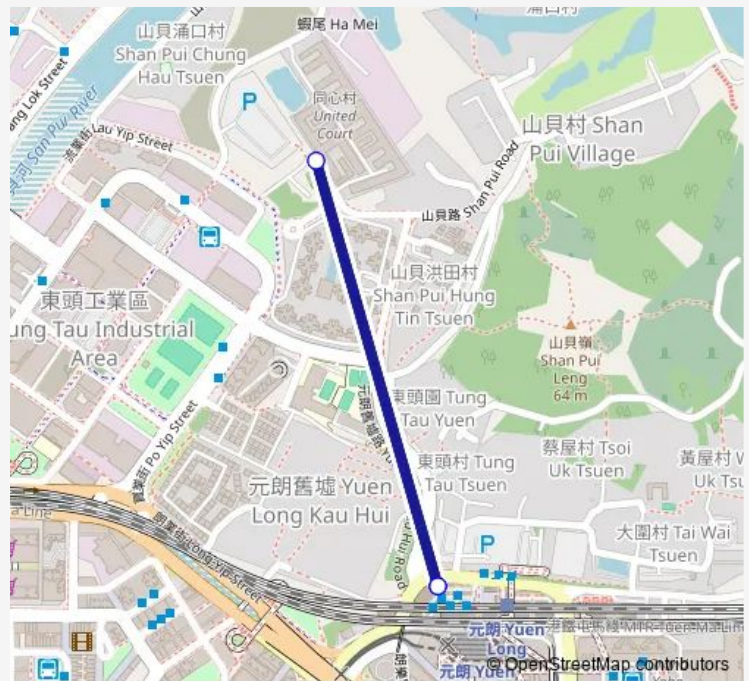

SHAN PUI ROAD, NEAR THE PARCVILLE TOWER  
13|SHAN PUI ROAD NEAR UNITED COURT

Yuen Long Station (North) Public Transport Interchange

### Route schedule

Yuen Long Station (North) Public Transport Interchange —  
Yuen Long Station (North) Public Transport Interchange

Monday 06:30

Tuesday 06:30

Wednesday 06:30

Thursday 06:30

Friday 06:30

Saturday 06:30

### Route info

Direction: Yuen Long Station (North) Public Transport Interchange

Stops: 3

Trip Duration: 0 hour 8 min

611A — Yuen Long Station - Shan PUI Road (Circular)

611A Bus time schedules and route maps are available in an offline PDF at [busmaps.com](https://busmaps.com). Use the [busmaps.com](https://busmaps.com) website to see live bus times, train schedule or subway schedule, and step-by-step directions for all public transit in Yuen Long