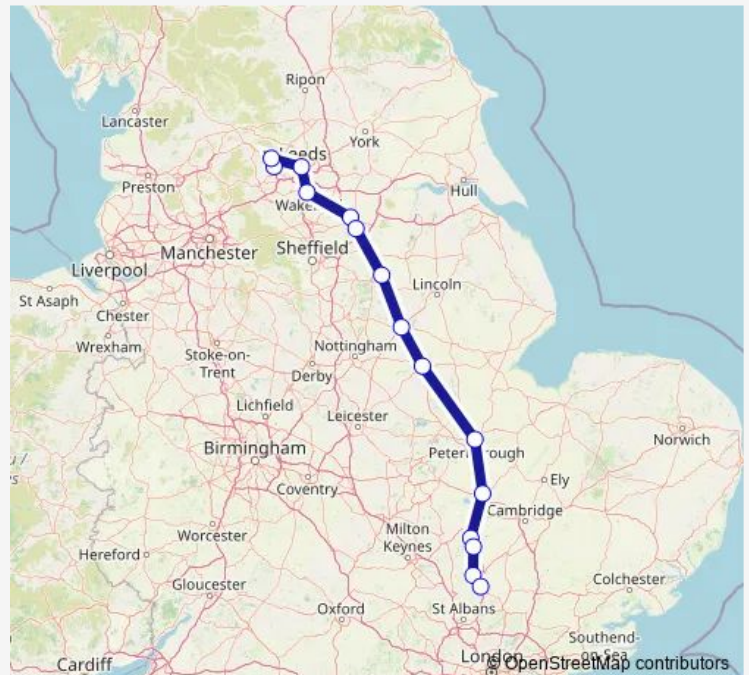

## Rail Gr:Bdq->Svg GR train service from BDQ to Svg

[Go to website](#)

Adwick

Doncaster

Retford

Newark North Gate

Grantham

Peterborough

Huntingdon

Sandy

### Route schedule

Bradford Forster Square — Stevenage

Monday —

Tuesday —

Wednesday —

Thursday —

Friday

06:30-08:43

### Route info

Direction: Bradford Forster Square

Stops: 15

Trip Duration: 2 hour 49 min

■ Gr:Bdq->Svg — GR train service from BDQ to Svg

Gr:Bdq->Svg Rail time schedules and route maps are available in an offline PDF at [busmaps.com](https://busmaps.com). Use the [busmaps.com](https://busmaps.com) website to see live bus times, train schedule or subway schedule, and step-by-step directions for all public transit in Leeds