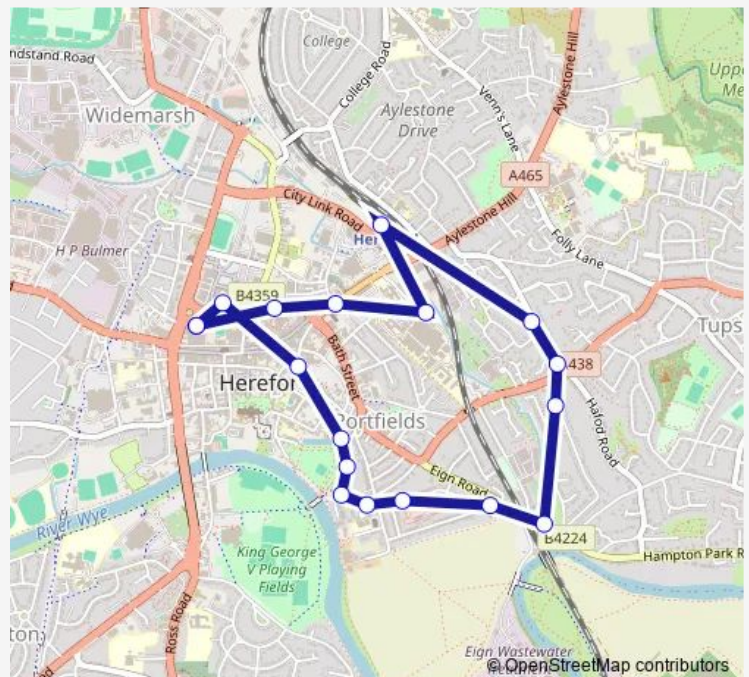

### Direction

City Bus Station — City Bus Station

18 stops

[Open route schedule](#)

City Bus Station

Old Market

Shire Hall

Cantilupe Street

Mill Street

Victoria Bridge

Nelson Street

Harold Street

Park Street Shelter

Eign Road

Lichfield Avenue

Rose and Crown

### Route schedule

City Bus Station — City Bus Station

Monday 08:25-16:05

Tuesday 08:25-16:05

Wednesday 08:25-16:05

Thursday 08:25-16:05

Friday 08:25-16:05

Saturday 09:05-16:05

### Route info

Direction: City Bus Station

Stops: 18

Trip Duration: 0 hour 24 min

76A — Hereford - Bartonsham (Circular)

76A Bus time schedules and route maps are available in an offline PDF at [busmaps.com](https://busmaps.com). Use the [busmaps.com](https://busmaps.com) website to see live bus times, train schedule or subway schedule, and step-by-step directions for all public transit in Hereford