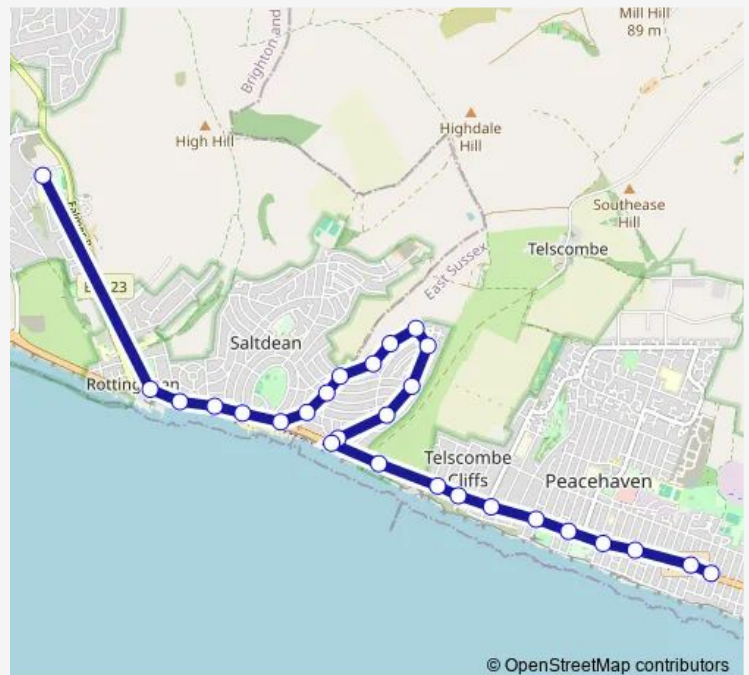

Thursday 14:50

Friday 14:50

Saturday —

Sunday —

Route info

Direction: Longhill School Grounds

Stops: 27

Trip Duration: 0 hour 32 min

© OpenStreetMap contributors

76A — Longhill School - Saltdean - Peacehaven

BusMaps

Lincoln Avenue

Hodder Avenue

Roderick Avenue

Bramber Avenue

Slindon Avenue

Gladys Avenue

Direction

Seaview Avenue — Longhill School Grounds

35 stops

[Open route schedule](#)

Seaview Avenue

Slindon Avenue

Bramber Avenue

Direction: Seaview Avenue

Stops: 35

Trip Duration: 0 hour 39 min

Cranleigh Avenue

Chailey Avenue

Newlands Road

Rottingdean High Street

The Green