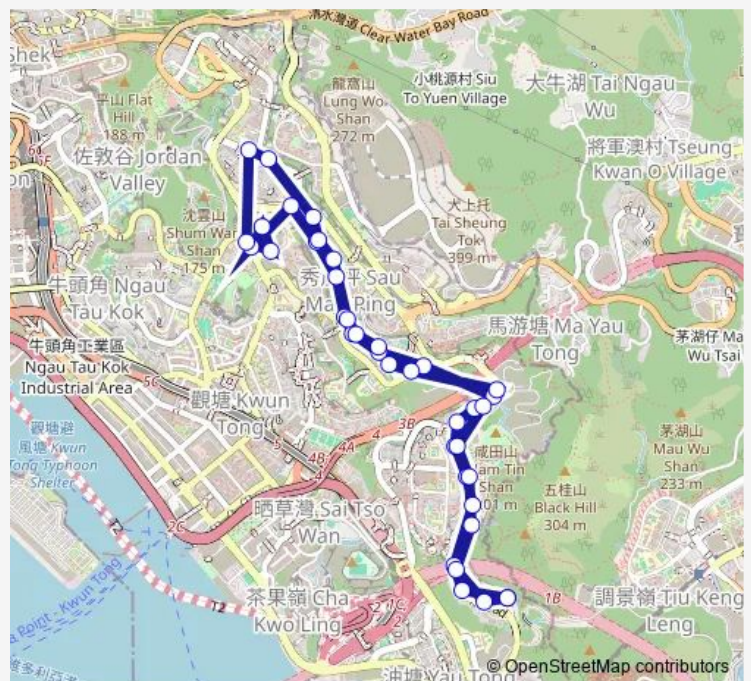

SAU MAU PING ROAD, NEAR SAU FAI HOUSE, SAU MAU PING ESTATE|SAU MAU PING ROAD, OUTSIDE SAU MAU PING ESTATE SAU FAI HOUSE|SAU MAU PING ROAD, OUTSIDE SAU FAI HOUSE

SAU MAU PING ROAD, NEAR SAU CHING HOUSE, SAU MAU PING ESTATE

SAU MAU PING ROAD, NEAR SAU YEE HOUSE, SAU MAU PING ESTATE

SAU MAU PING ROAD OUTSIDE NING PO NO. 2 COLLEGE

**Route schedule**

KWONG TIN ESTATE BUS TERMINUS — KWONG TIN ESTATE BUS TERMINUS

Monday	07:00-17:00
Tuesday	07:00-17:00
Wednesday	07:00-17:00
Thursday	07:00-17:00
Friday	07:00-17:00
Saturday	07:00-17:00
Sunday	07:00-17:00

**Route info**

Direction: KWONG TIN ESTATE BUS TERMINUS

Stops: 30

Trip Duration: 0 hour 37 min

76A — Kwong TIN - United Christian Hospital (Circular) **BusMaps**

HIP WO STREET OUTSIDE UNITED CHRISTIAN HOSPITAL