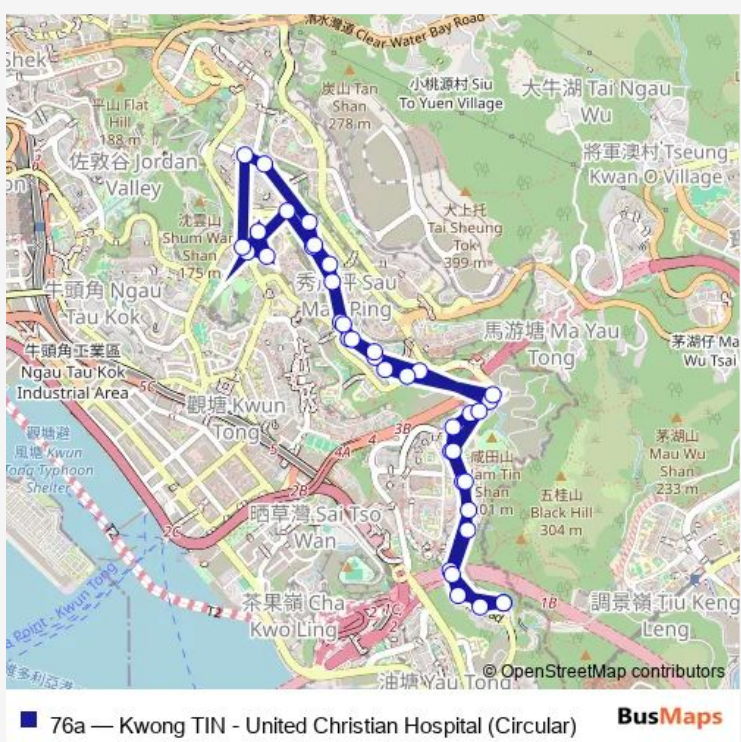

**Bus 76a Kwong TIN - United Christian Hospital (Circular)**

[Go to website](#)

**Direction**  
 Kwong TIN Estate BUS Terminus — Kwong TIN Estate BUS Terminus  
 30 stops  
[Open route schedule](#)

- Kwong TIN Estate BUS Terminus
- PIK WAN Road, Near Cheung PAK House, Hong PAK Court
- PIK WAN Road, Near Heng NGA House, Hong NGA Court
- PIK WAN Road, Near TAK Hong House, TAK TIN Estate
- PIK WAN Road, Near TAK TIN CAR Park, TAK TIN Estate
- PIK WAN Road, Near TAK King House, TAK TIN Estate
- LIN TAK Road Outside Hing TIN Estate Near L/P Aa6591
- LIN TAK Road, Near Choi TIN House, Hing TIN Estate
- LIN TAK Road, Near Wang Hong House, Hong WAH Court

- SAU MAU Ping Road, Near SAU FAI House, SAU MAU Ping Estate|Sau MAU Ping Road, Near SAU FAI House, SAU MAU Ping Estate|Sau MAU Ping Road, Outside SAU MAU Ping Estate SAU FAI House|Sau MAU Ping Road, Outside SAU FAI House
- SAU MAU Ping Road, Near SAU Ching House, SAU MAU Ping Estate
- SAU MAU Ping Road, Near SAU YEE House, SAU MAU Ping Estate
- SAU MAU Ping Road Outside Ning PO NO. 2 College
- HIP WO Street Outside United Christian Hospital
- United Christian Hospital Minibus Terminus
- SAU NGA Road Near L/P Af0631
- HIP WO Street, Near KO LUI Secondary School

**Route info**  
 Direction: Kwong TIN Estate BUS Terminus  
 Stops: 30  
 Trip Duration: 0 hour 58 min

Shun ON Road, Near TIN YIU House, Shun TIN Estate

Shun ON Road, Near Shun ON BUS Terminus

SAU MAU Ping Road, Near SAU YEE House, SAU MAU Ping Estate

SAU MAU Ping Road, Near SAU Ching House, SAU MAU Ping Estate

SAU MAU Ping Road, Near PO TAT Shopping Centre

LIN TAK Road Opposite Hong WAH Court Near L/P Aa6583

LIN TAK Road, Near Choi TIN House, Hing TIN Estate