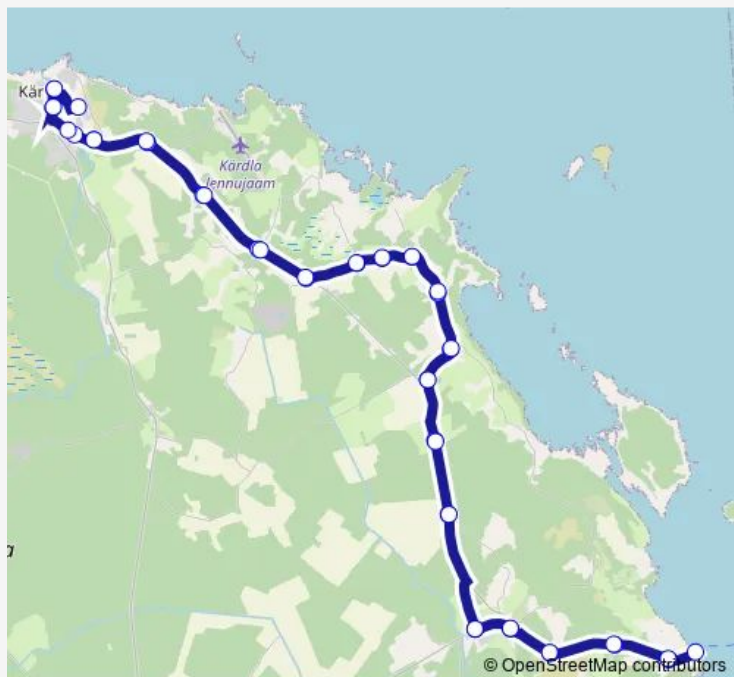

Saturday —

Sunday —

Route info

Direction: Spordikeskus

Stops: 44

Trip Duration: 1 hour 51 min

Heltermaa klubi

Heltermaa