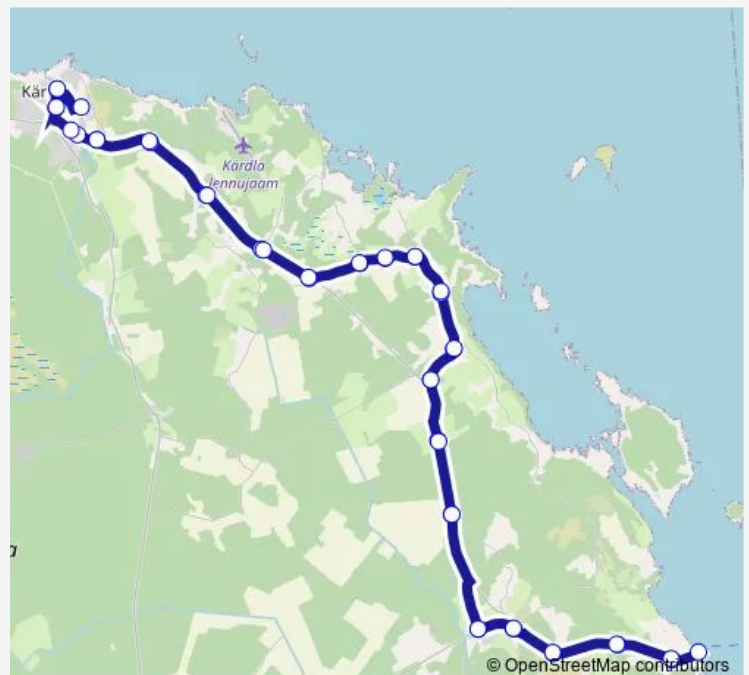

Saturday —

Sunday —

Route info

Direction: Spordikeskus

Stops: 44

Trip Duration: 1 hour 51 min

Heltermaa klubi

Heltermaa